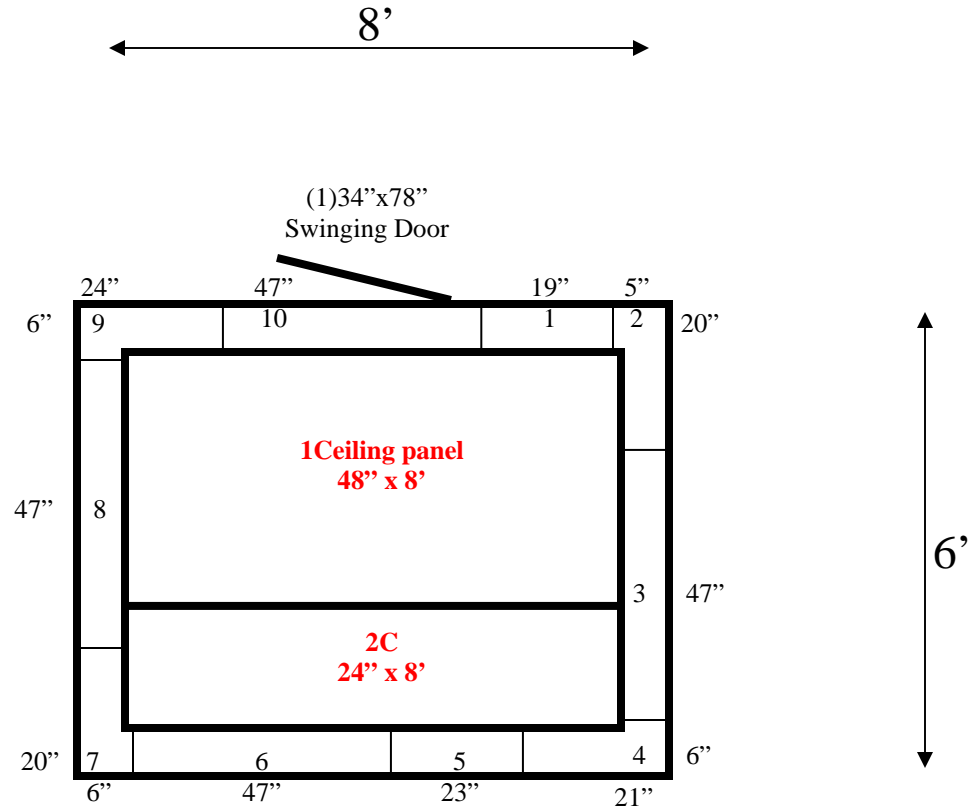

**6' x 8' x 8' H  
Walk-In Cooler or Freezer  
Wall & Ceiling Panels Diagram**

**REFRIGERATION SUPERSTORE**

*World's Largest Inventory*

*New & Used Walk-In/ Drive-In Coolers/ Freezers/ Refrigeration Systems*