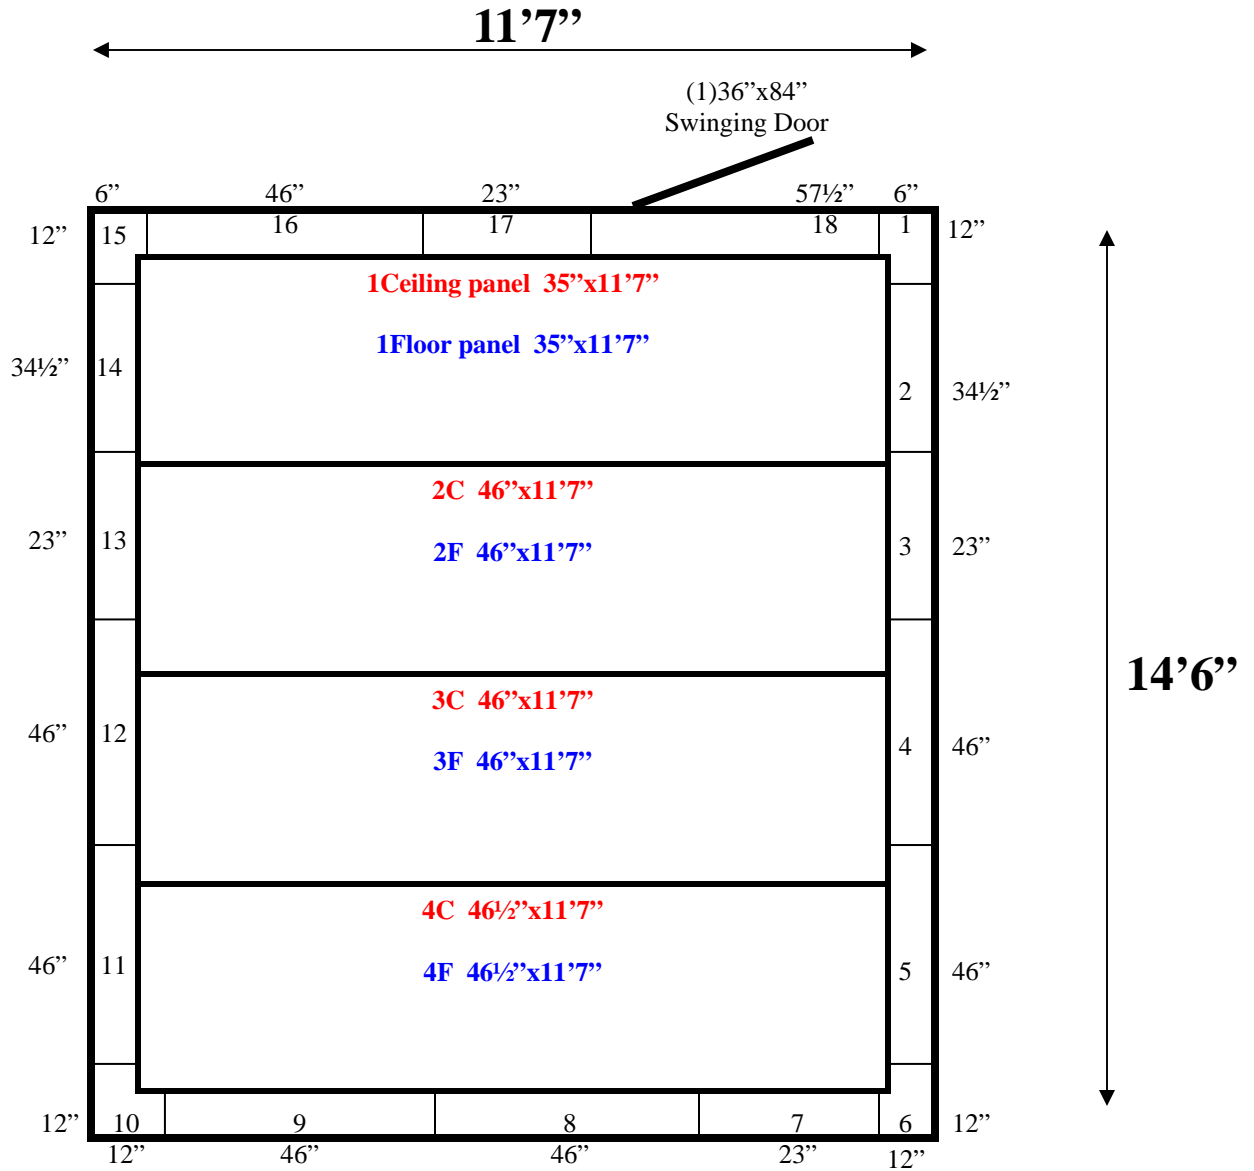

Ceiling & Floor panels layout the same.

Exterior ramp included.

**11'7" x 14'6" x 8'6" H
Walk-In Freezer with Floor
Wall, Ceiling & Floor Panels Diagram**

73-09
Red

REFRIGERATION SUPERSTORE

World's Largest Inventory

New & Used Walk-In/ Drive-In Coolers/ Freezers/ Refrigeration Systems

1423 Planeview Drive, Oshkosh, WI 54904 Tel (920) 231-1711 Fax (920) 231-1701 www.barrinc.com

**11'7" x 14'6" x 8'6" H
Walk-In Freezer with Floor**