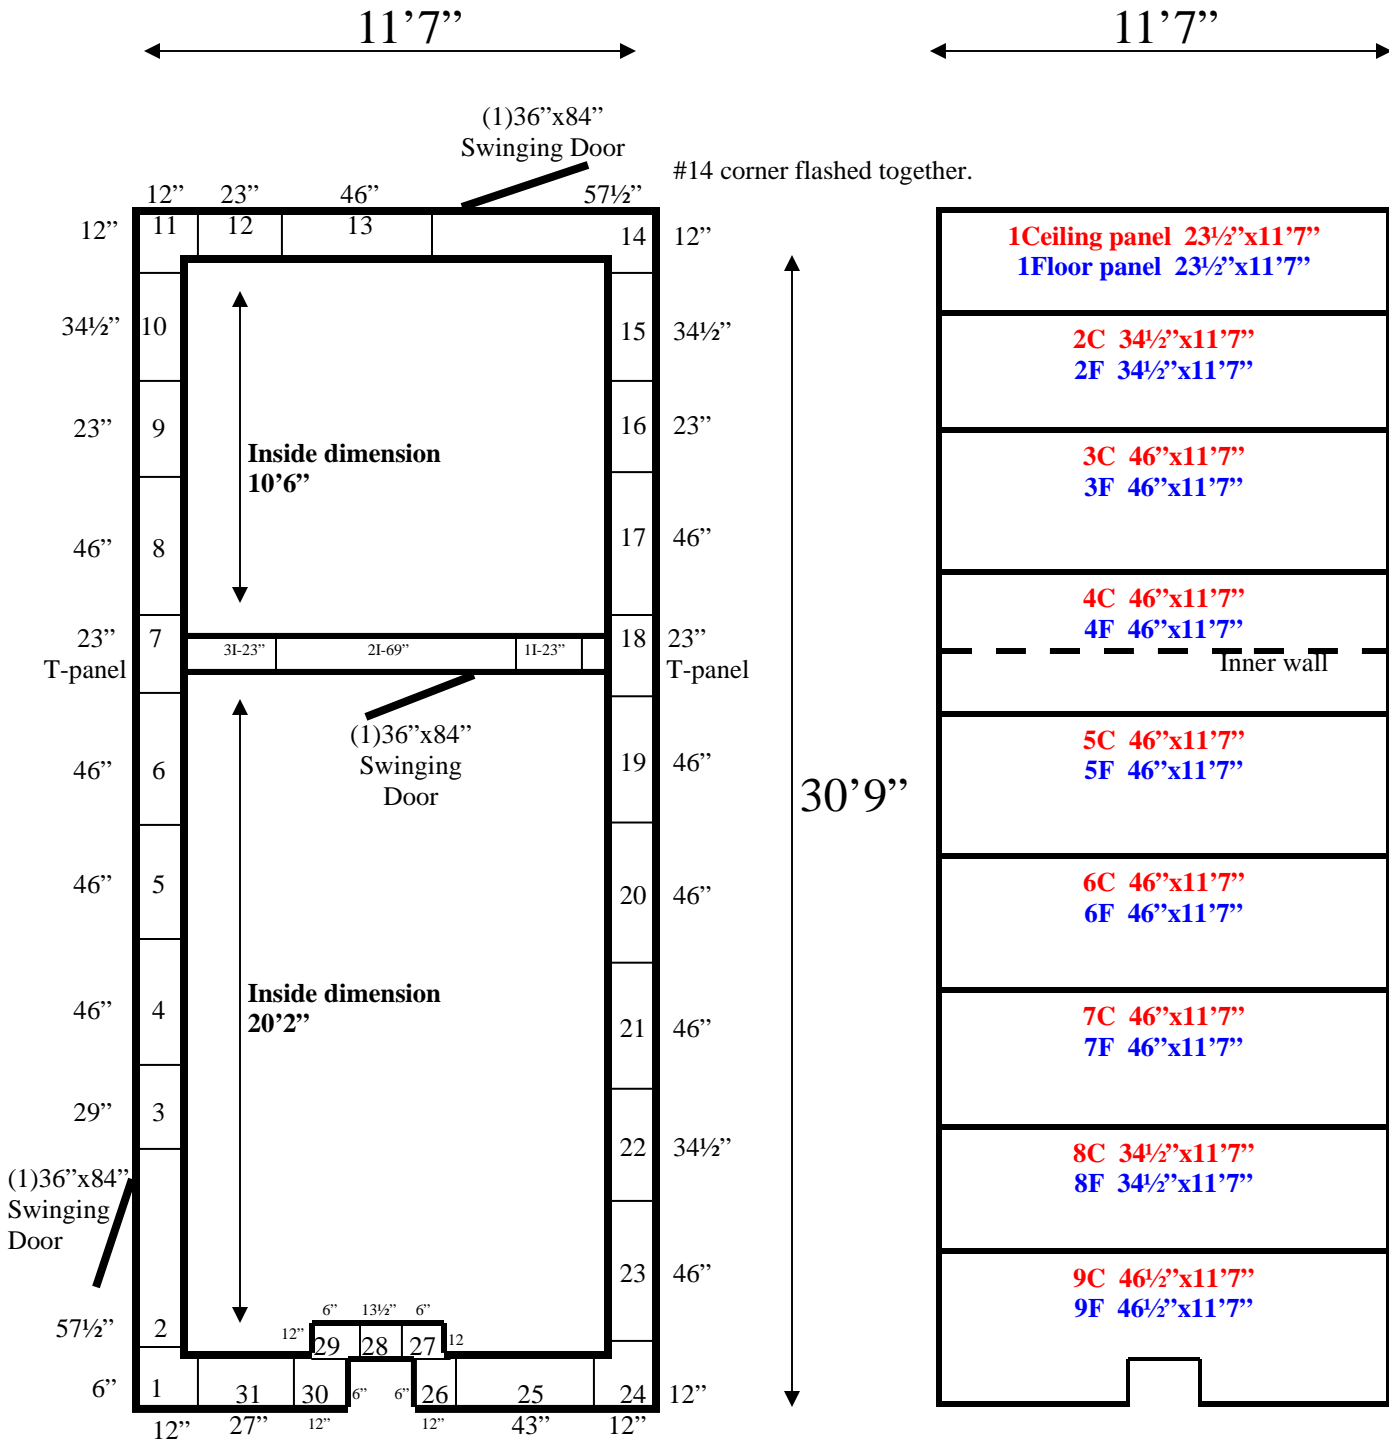

11'7" x 30'9" x 8'6" H
Walk-In Combination Cooler/ Freezer with Floor
Wall, Ceiling & Floor Panel Diagrams

REFRIGERATION SUPERSTORE

World's Largest Inventory

New & Used Walk-In/ Drive-In Coolers/ Freezers/ Refrigeration Systems

1423 Planeview Drive, Oshkosh, WI 54904 Tel (920) 231-1711 Fax (920) 231-1701 www.barrinc.com

11'7" x 30'9" x 8'6" H
Walk-In Combination Cooler/ Freezer with Floor

73-09
Lt Blue