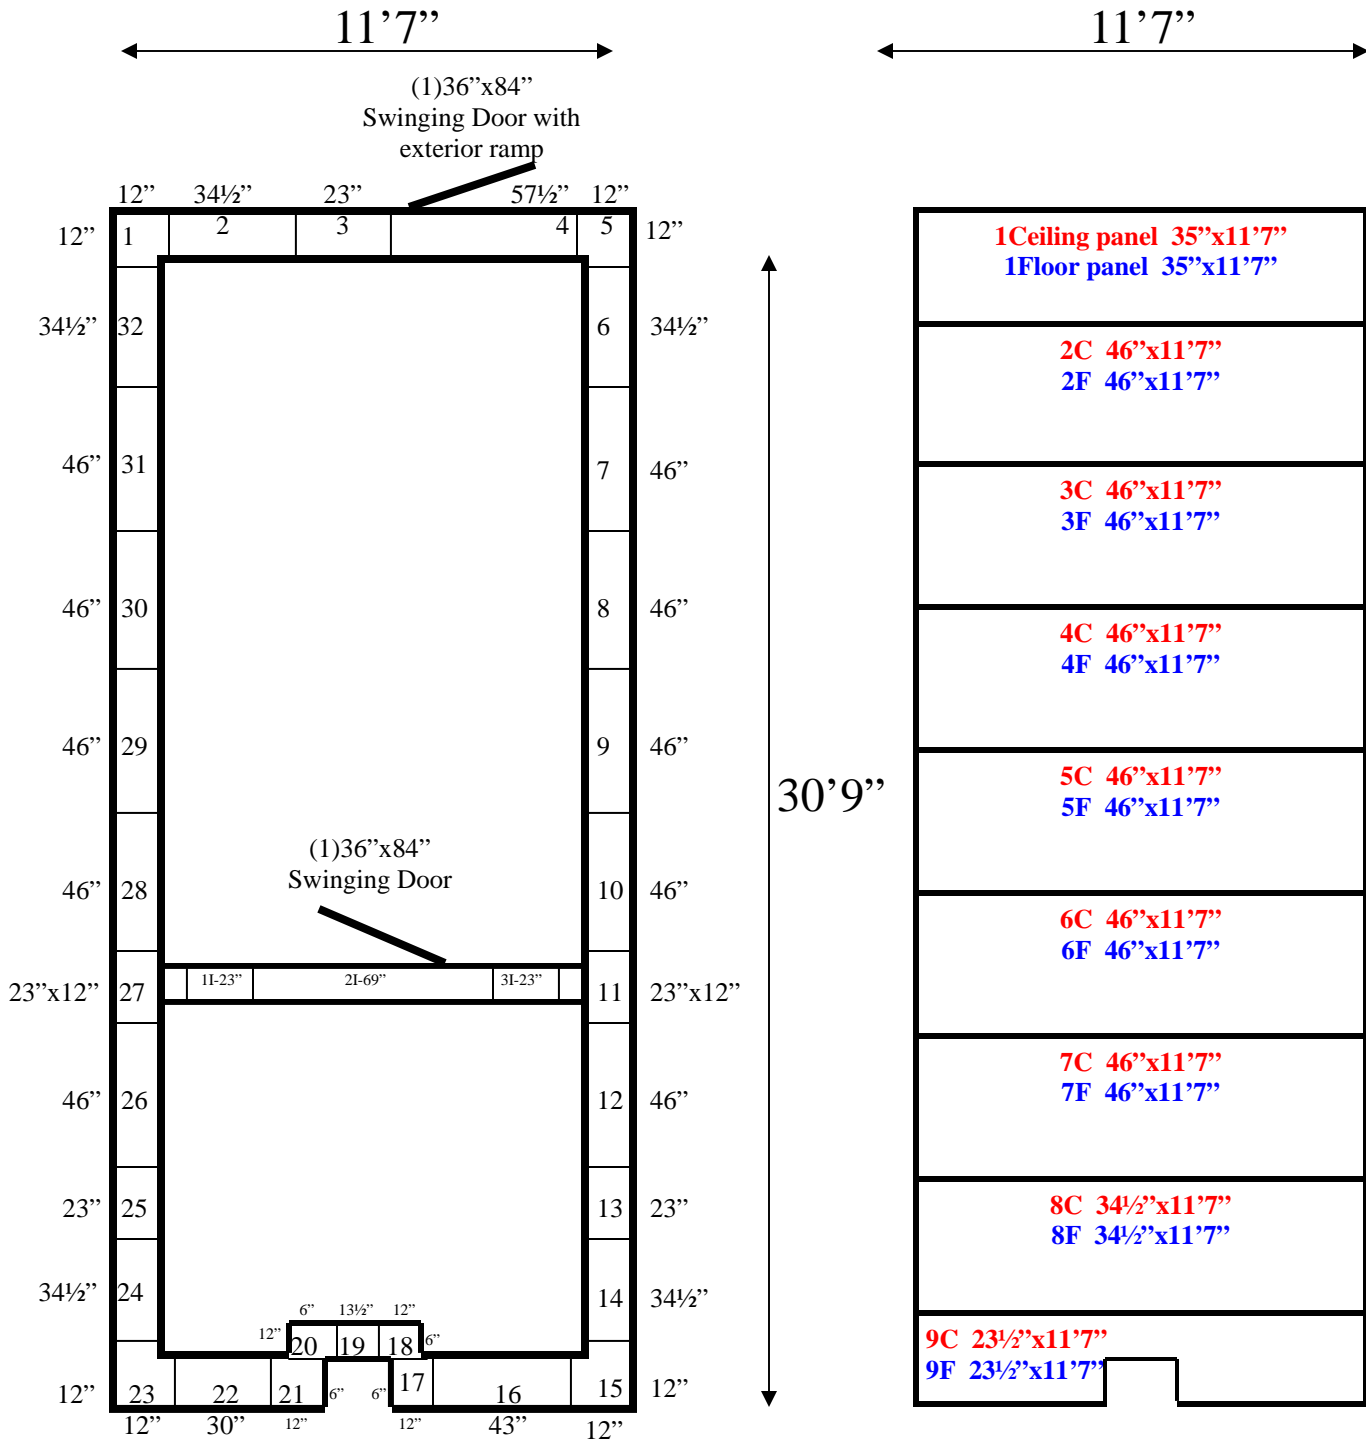

**11'7" x 30'9" x 8'6" H**  
**Walk-In Combination Cooler / Freezer with Floor**  
**Wall & Ceiling Panels Diagram**

**REFRIGERATION SUPERSTORE**

*World's Largest Inventory*

*New & Used Walk-In/ Drive-In Coolers/ Freezers/ Refrigeration Systems*

1423 Planeview Drive, Oshkosh, WI 54904 Tel (920) 231-1711 Fax (920) 231-1701 [www.barrinc.com](http://www.barrinc.com)

**11'7" x 30'9" x 8'6" H**  
**Walk-In Combination Cooler/ Freezer with Floor**

73-09  
Orange