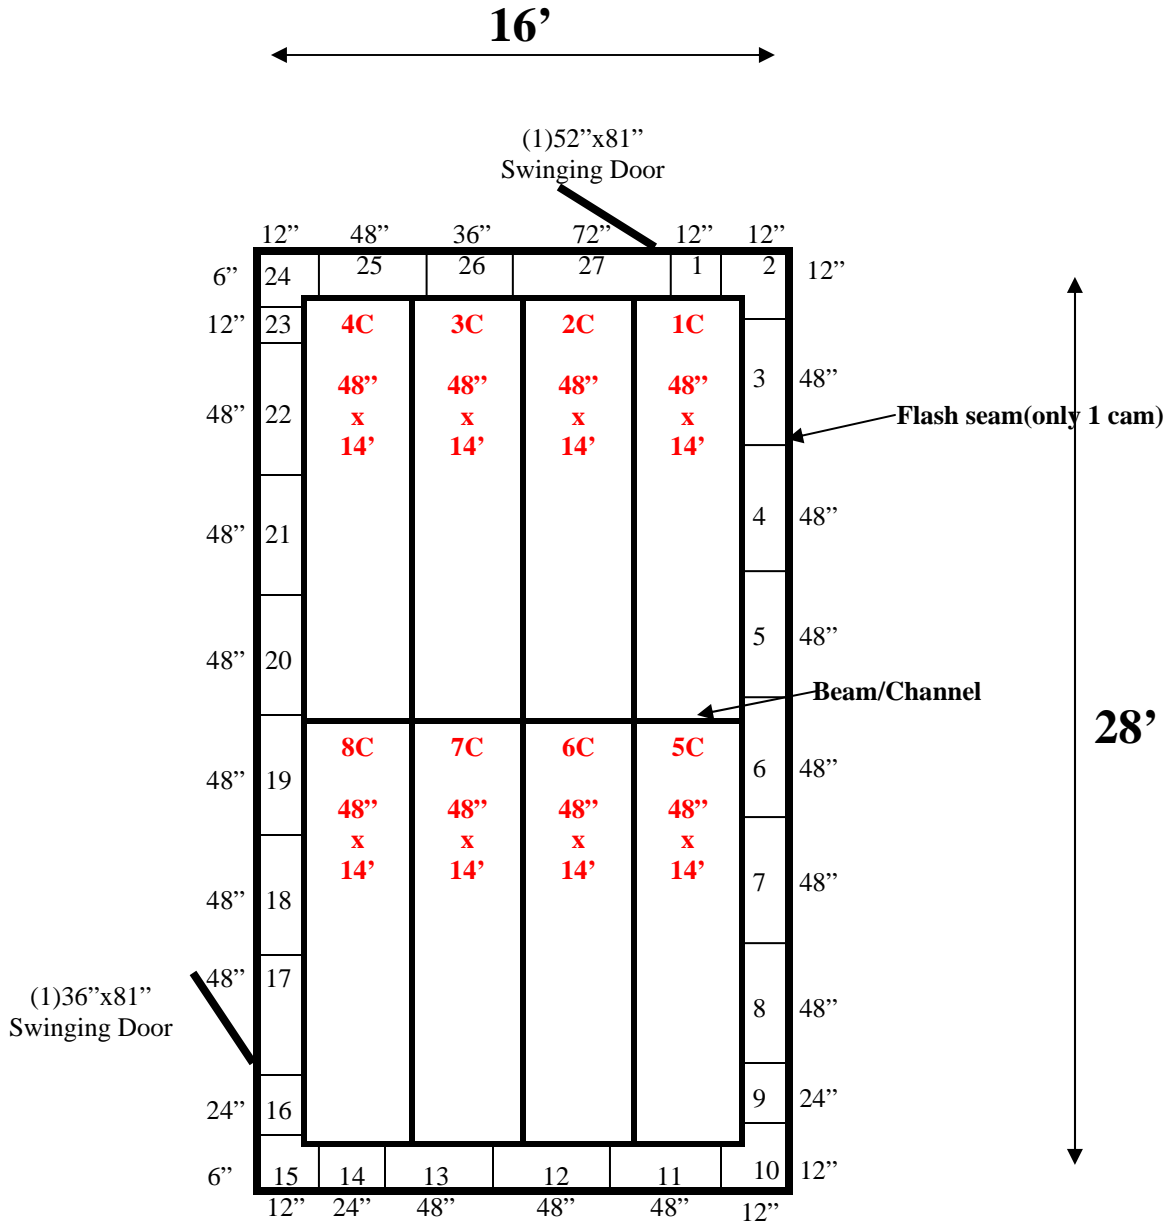

Ceiling support: 2 sticks C-channel and hangers (bolt together on top of box).

16' x 28' x 8'4" H
Walk-In Cooler or Freezer
Wall & Ceiling Panels Diagram

Brown

REFRIGERATION SUPERSTORE

World's Largest Inventory

Brown