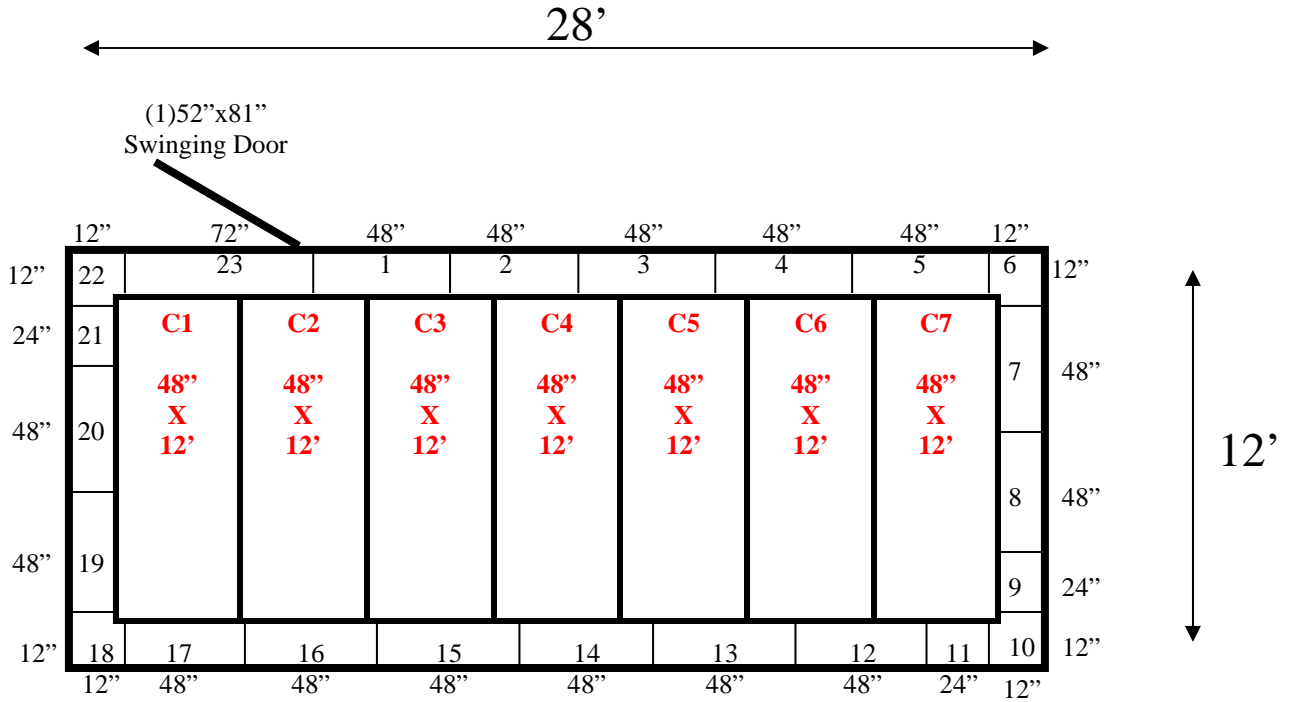

**12' x 28' x 8'4" H
Walk-In Cooler or Freezer
Wall & Ceiling Panels Diagram**

48-09
Red

REFRIGERATION SUPERSTORE

World's Largest Inventory

New & Used Walk-In/ Drive-In Coolers/ Freezers/ Refrigeration Systems