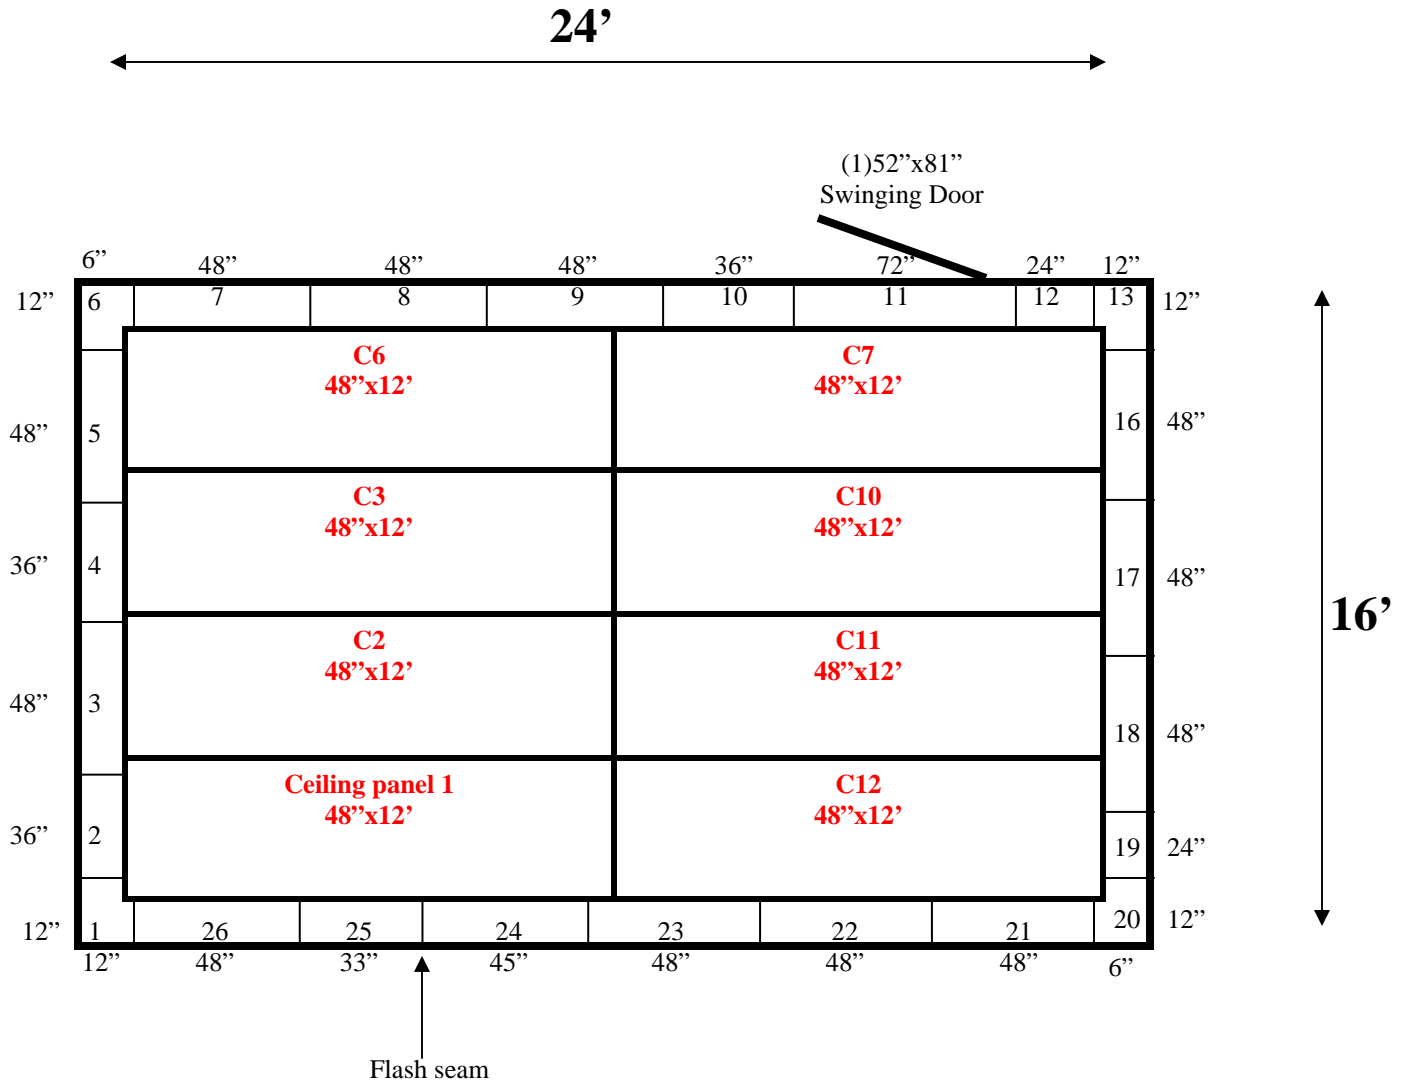

Ceiling support: Hangers

**16' x 24' x 8'4" H  
Walk-In Cooler or Freezer  
Wall & Ceiling Panels Diagram**

**48-09  
Silver**

**REFRIGERATION SUPERSTORE**

*World's Largest Inventory*

*New & Used Walk-In/ Drive-In Coolers/ Freezers/ Refrigeration Systems*

1423 Planeview Drive, Oshkosh, WI 54904 Tel (920) 231-1711 Fax (920) 231-1701 [www.barrinc.com](http://www.barrinc.com)

**16' x 24' x 8'4" H  
Walk-In Cooler or Freezer**

48-09  
Silver