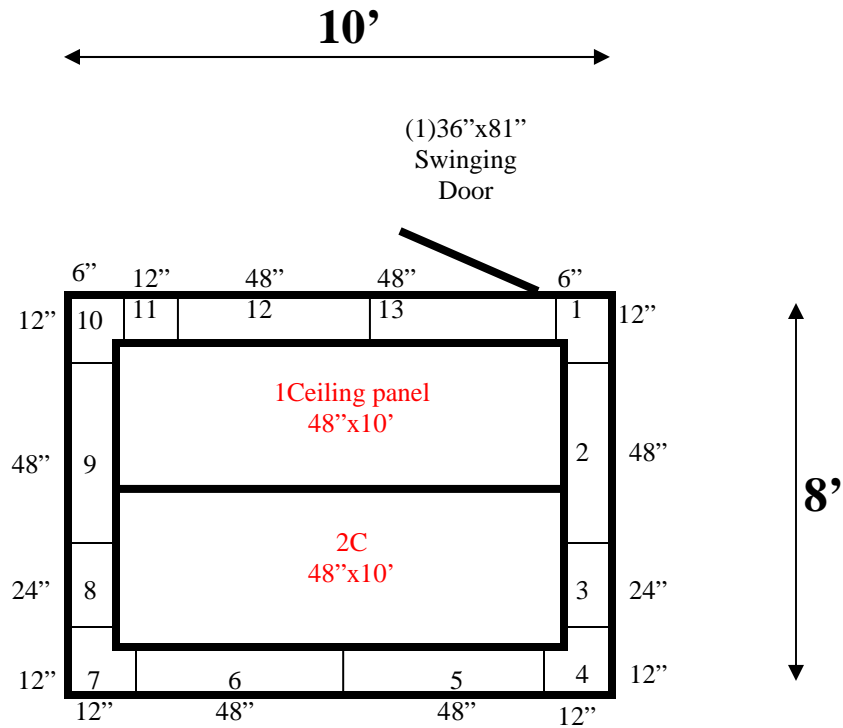

**8' x 10' x 8'4" H  
Walk-In Cooler or Freezer  
Wall & Ceiling Panels Diagram**

48-09  
Green

**REFRIGERATION SUPERSTORE**

*World's Largest Inventory*

*New & Used Walk-In/ Drive-In Coolers/ Freezers/ Refrigeration Systems*