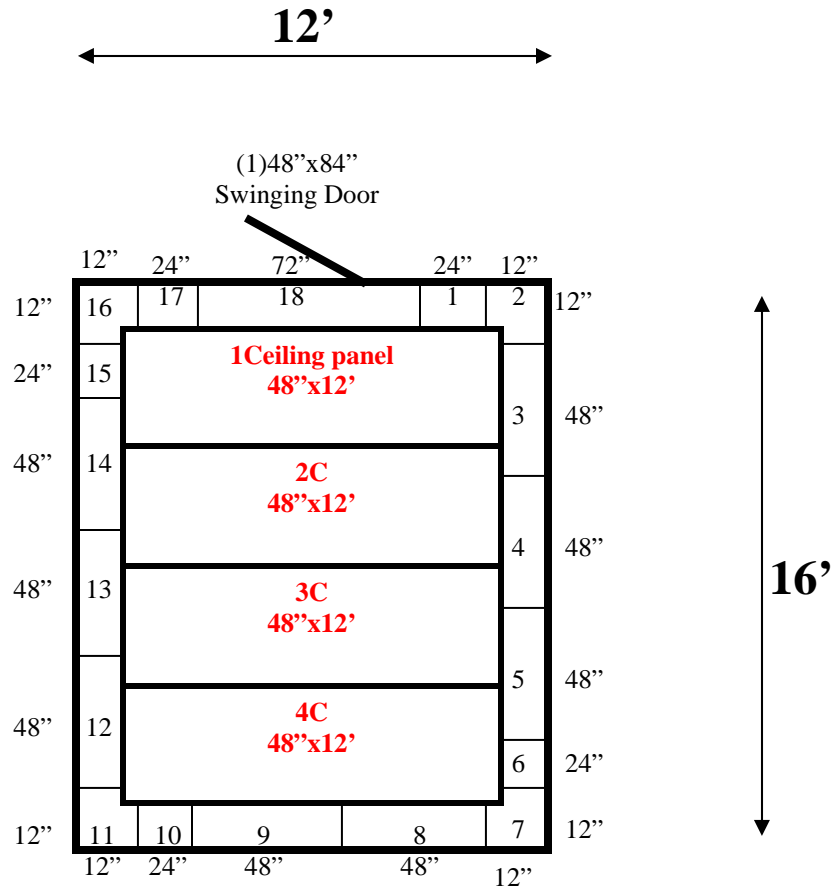

**12' x 16' x 8'4" H
Walk-In Cooler or Freezer
Wall & Ceiling Panels Diagram**

48-09
Yellow

REFRIGERATION SUPERSTORE

World's Largest Inventory

New & Used Walk-In/ Drive-In Coolers/ Freezers/ Refrigeration Systems