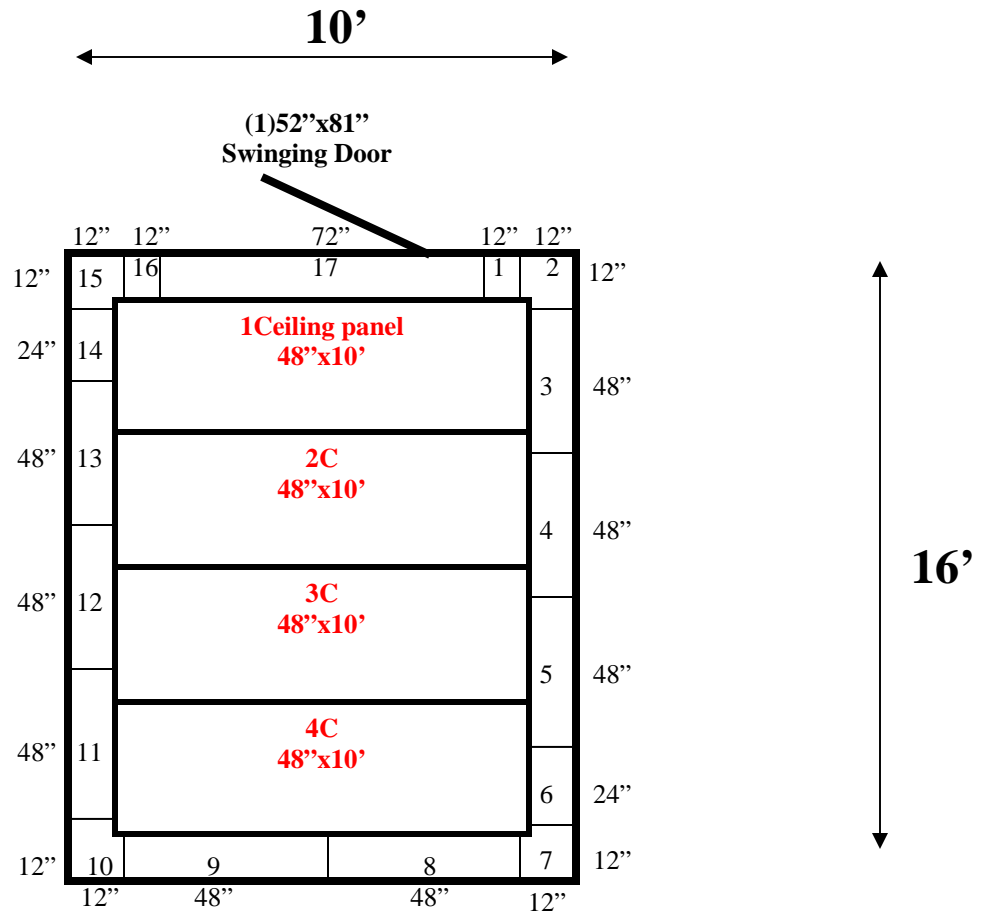

**10' x 16' x 8'4" H
Walk-In Cooler or Freezer
Wall & Ceiling Panels Diagram**

48-09
Pink

REFRIGERATION SUPERSTORE

World's Largest Inventory

New & Used Walk-In/ Drive-In Coolers/ Freezers/ Refrigeration Systems