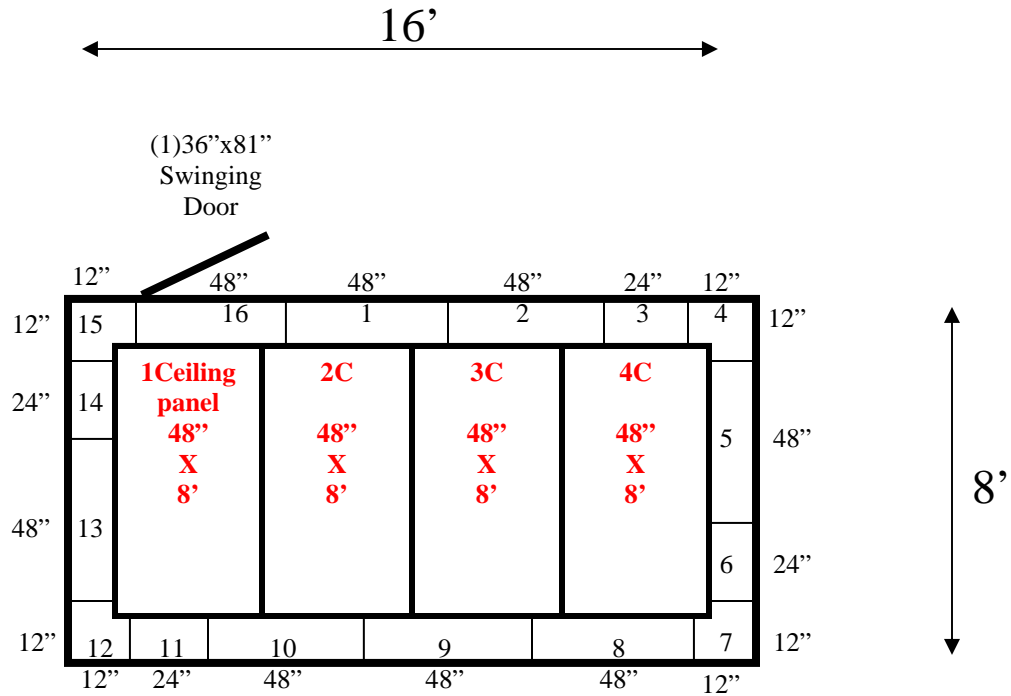

**8' x 16' x 8'4" H  
Walk-In Cooler or Freezer  
Wall & Ceiling Panels Diagram**

48-09  
Purple

**REFRIGERATION SUPERSTORE**

*World's Largest Inventory*

*New & Used Walk-In/ Drive-In Coolers/ Freezers/ Refrigeration Systems*