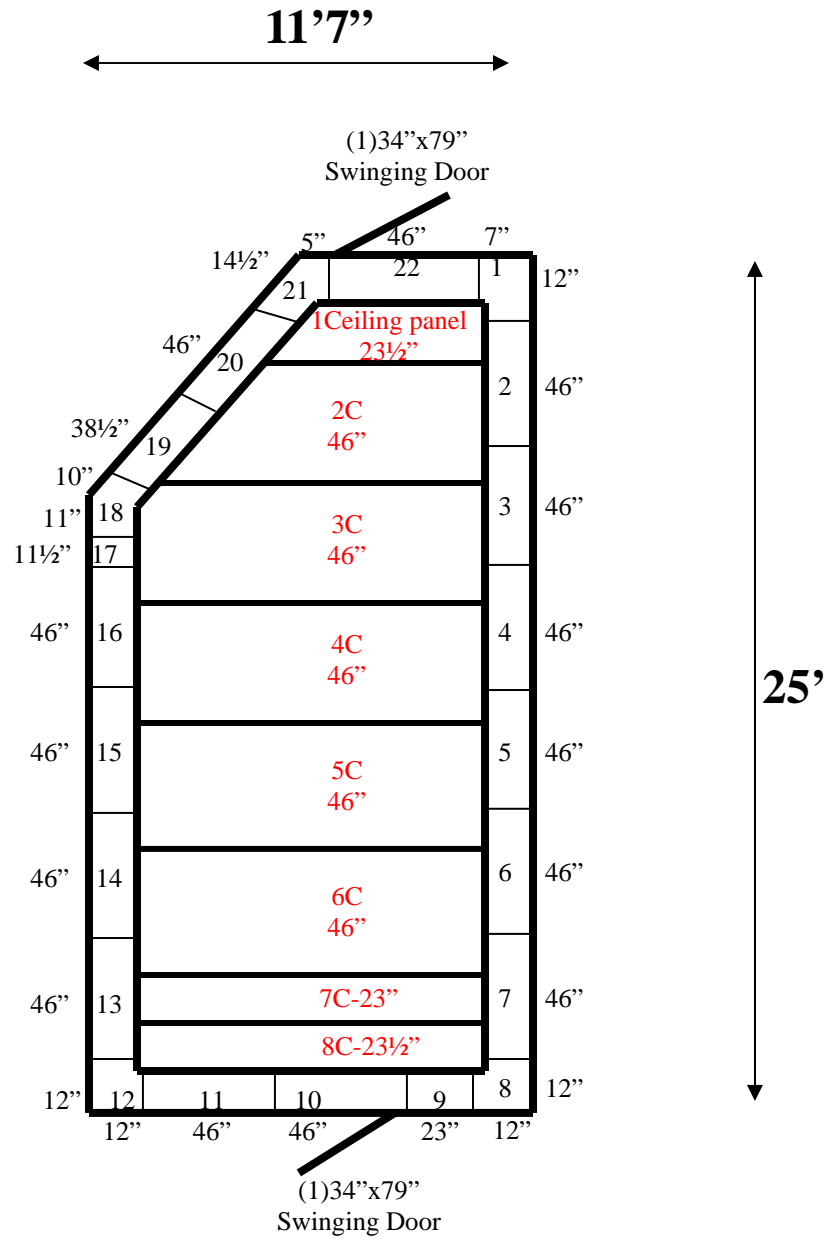

**11'7" x 25' x 8'2" H
Walk-In Cooler or Freezer
Wall & Ceiling Panels Diagram**

40-09
Brown

REFRIGERATION SUPERSTORE

World's Largest Inventory

New & Used Walk-In/ Drive-In Coolers/ Freezers/ Refrigeration Systems

1423 Planeview Drive, Oshkosh, WI 54904 Tel (920) 231-1711 Fax (920) 231-1701 www.barrinc.com

**11'7" x 25' x 8'2" H
Walk-In Cooler or Freezer**

**40-09
Brown**