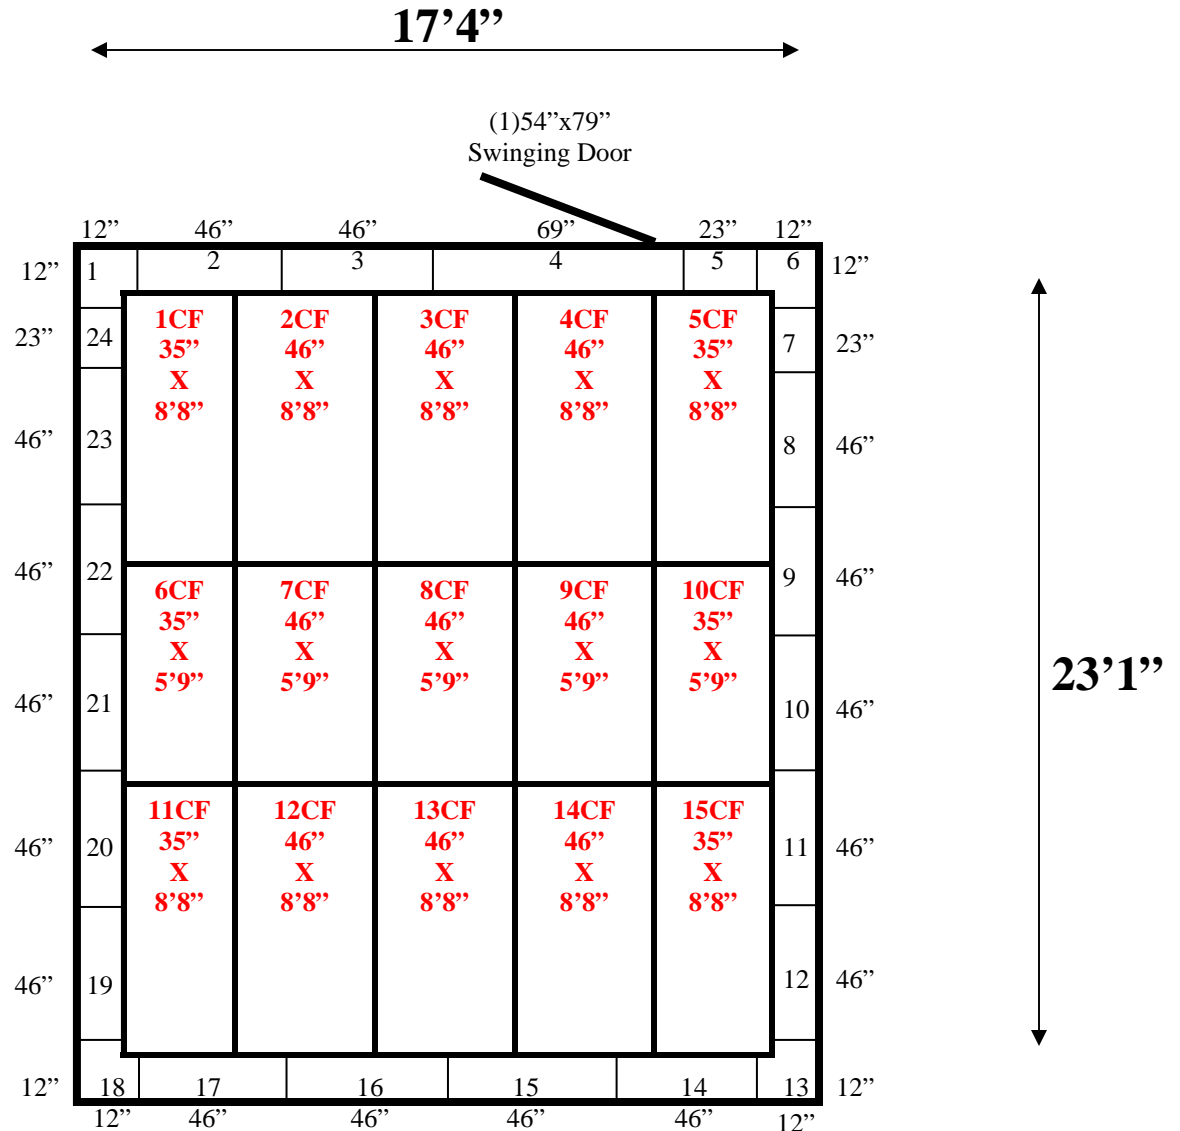

Ceiling Support: (2) aluminum beams & hangers.

Ceiling & Floor panels layout the same.

17'4" x 23'1" x 8'8" H
Walk-In Freezer With Floor
Wall, Ceiling & Floor Panels Diagram

59-09
Green

REFRIGERATION SUPERSTORE