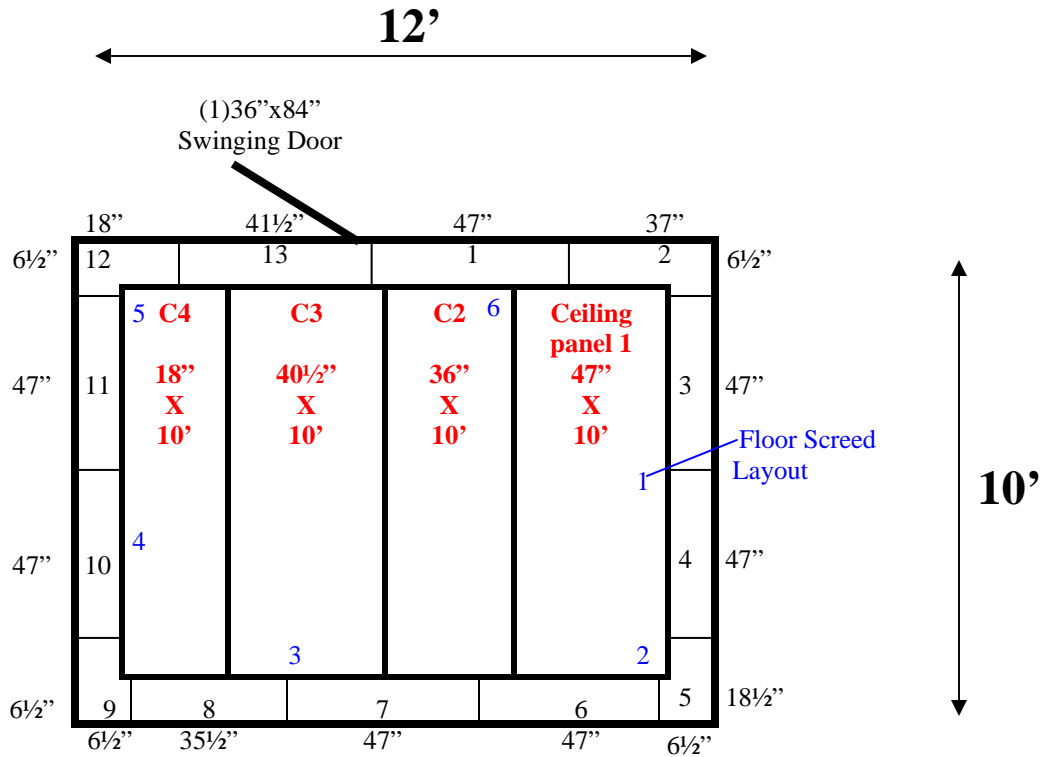

**10' x 12' x 11'10" H
Walk-In Cooler or Freezer
Wall & Ceiling Panels Diagram**

73-09
Burgundy

REFRIGERATION SUPERSTORE

World's Largest Inventory

New & Used Walk-In/ Drive-In Coolers/ Freezers/ Refrigeration Systems