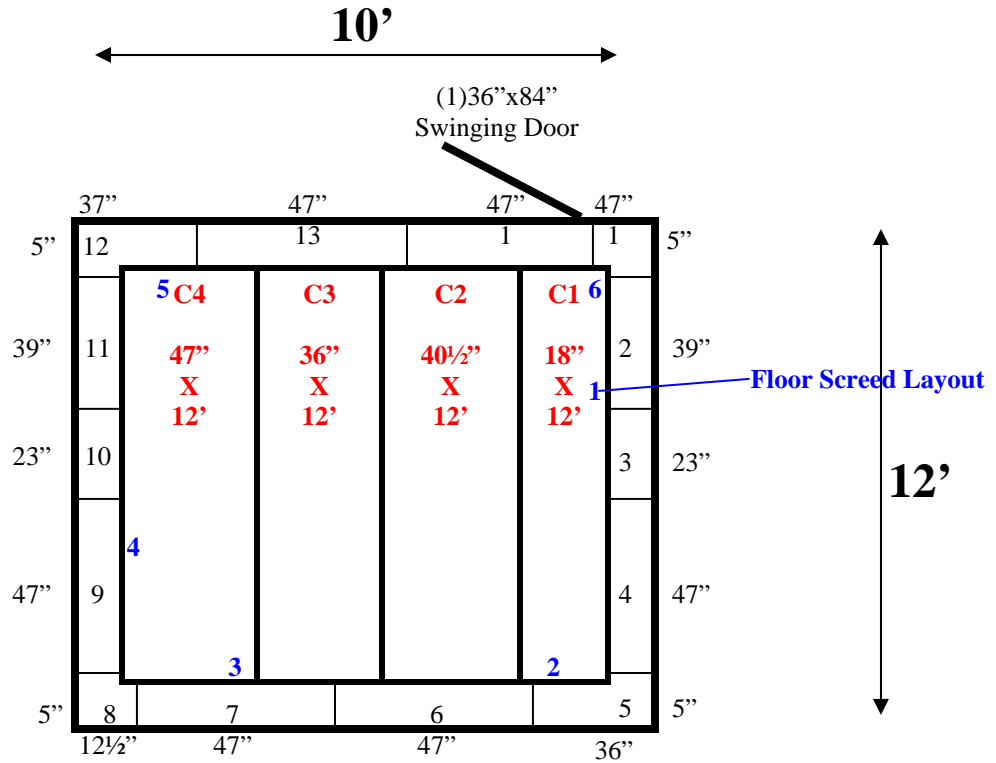

**10' x 12' x 11'10" H
Walk-In Cooler or Freezer
Wall & Ceiling Panels Diagram**

73-09
Orange

REFRIGERATION SUPERSTORE

World's Largest Inventory

New & Used Walk-In/ Drive-In Coolers/ Freezers/ Refrigeration Systems