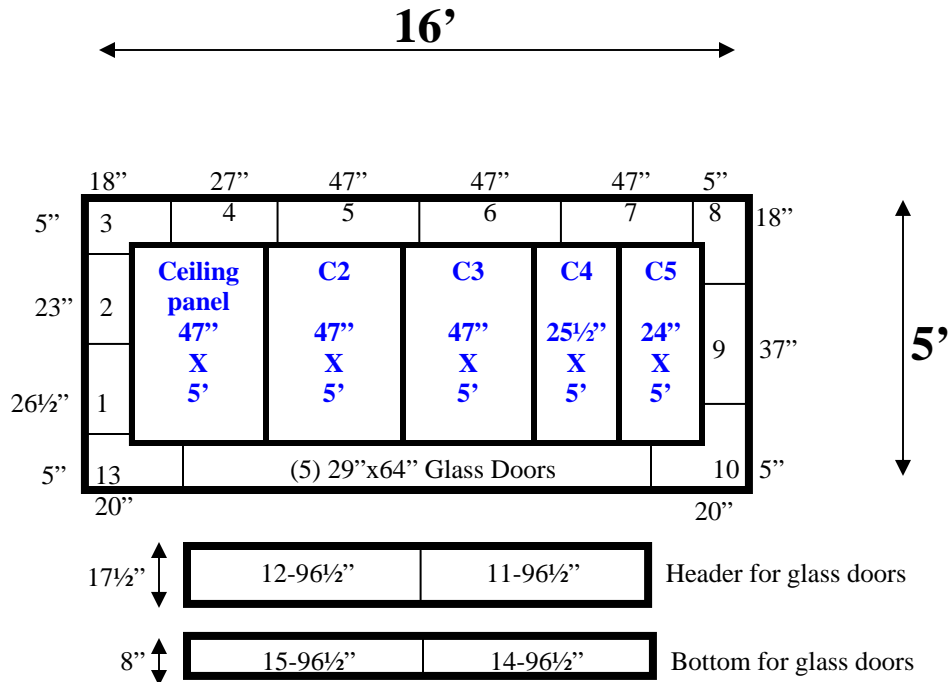

**5' x 16' x 8' H
Walk-In Cooler with Glass Doors
Wall & Ceiling Panels Diagram**

REFRIGERATION SUPERSTORE

World's Largest Inventory

New & Used Walk-In/ Drive-In Coolers/ Freezers/ Refrigeration Systems

1423 Planeview Drive, Oshkosh, WI 54904 Tel (920) 231-1711 Fax (920) 231-1701 www.barrinc.com

**5' x 16' x 8' H
Walk-In Cooler with Glass Doors**