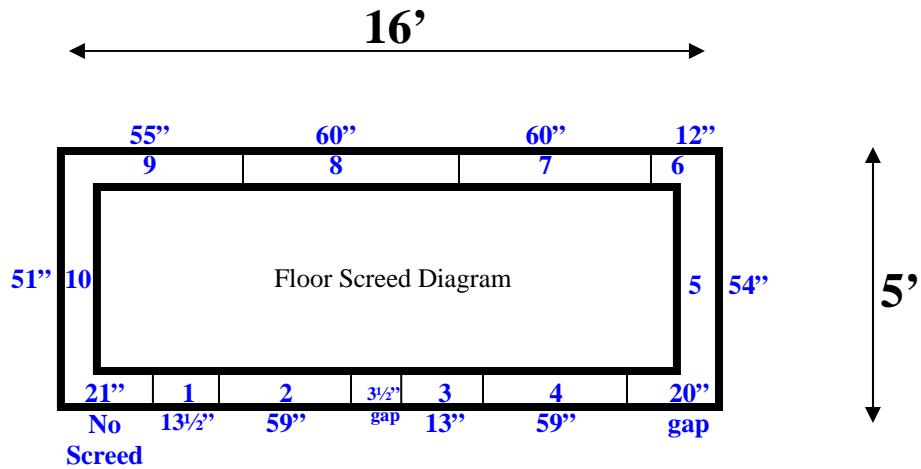

**5' x 16' x 8' H
Walk-In Cooler with Glass Doors
Wall & Ceiling Panels Diagram**

REFRIGERATION SUPERSTORE

World's Largest Inventory

New & Used Walk-In/ Drive-In Coolers/ Freezers/ Refrigeration Systems

1423 Planeview Drive, Oshkosh, WI 54904 Tel (920) 231-1711 Fax (920) 231-1701 www.barrinc.com

**5' x 16' x 8' H
Walk-In Cooler with Glass Doors**