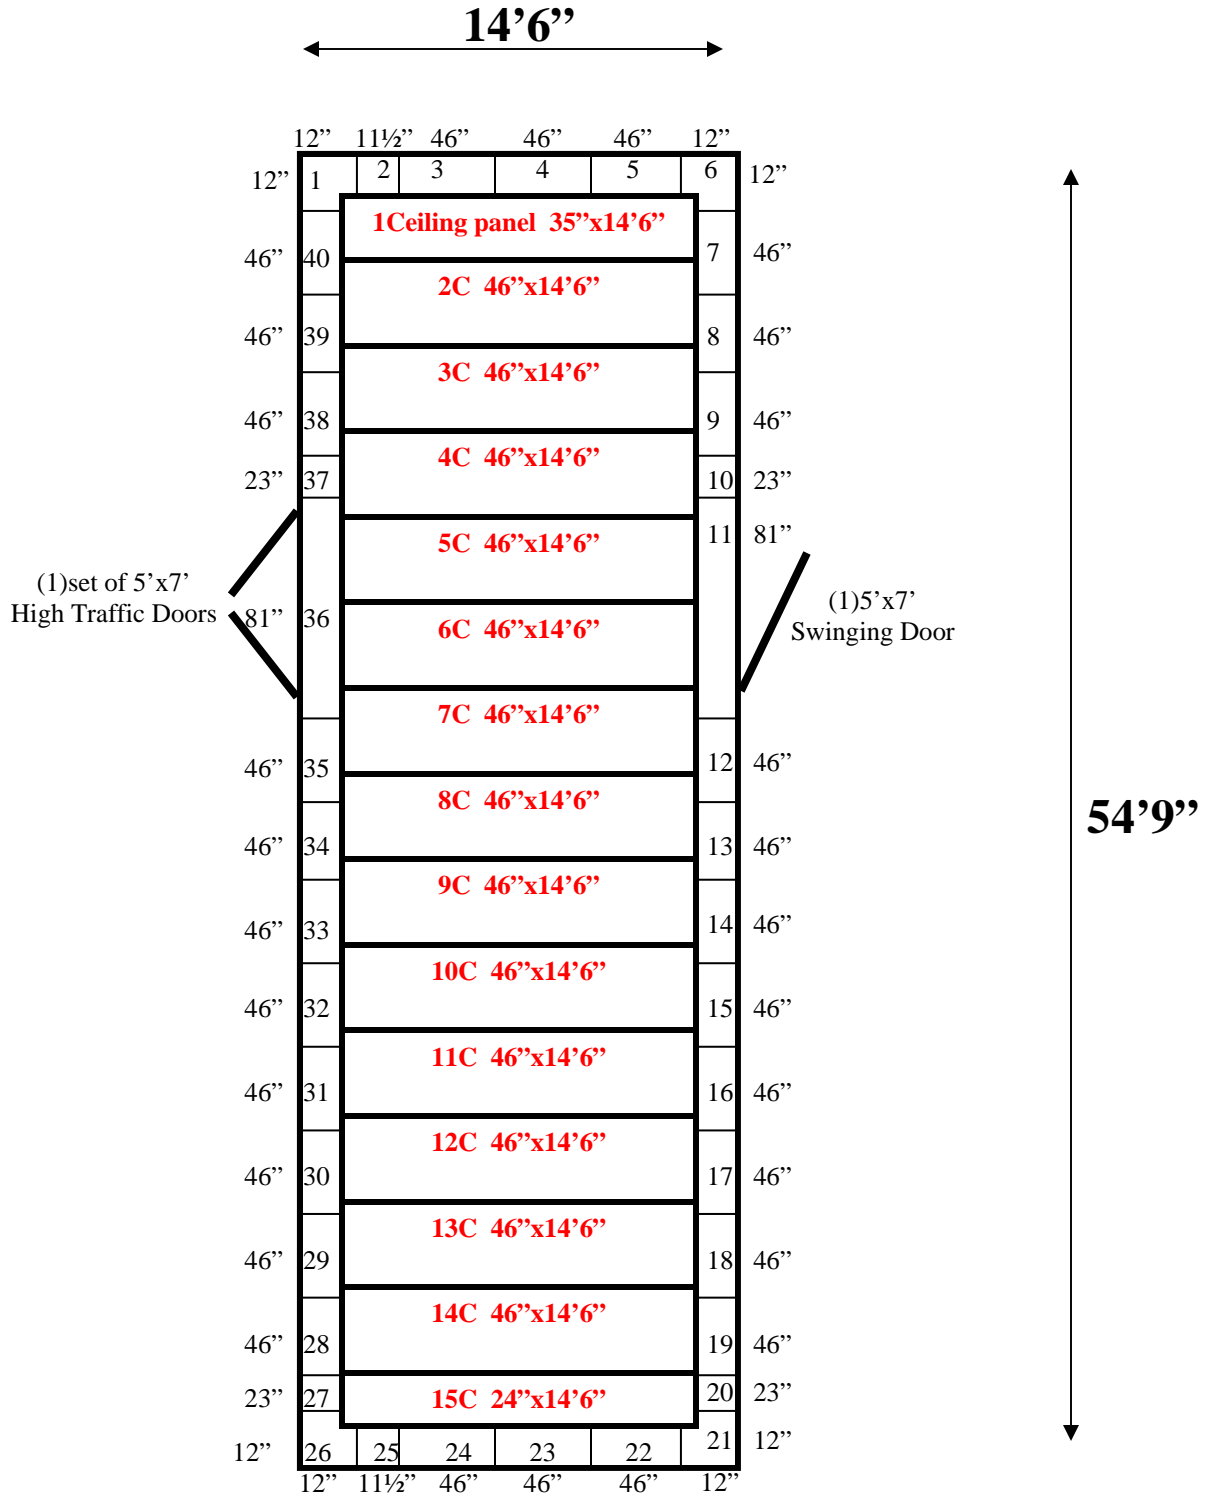

14'6" x 54'9" x 8'2" H
Walk-In Cooler or Freezer
Wall & Ceiling Panels Diagram

40-09
Blue

REFRIGERATION SUPERSTORE

World's Largest Inventory

New & Used Walk-In/ Drive-In Coolers/ Freezers/ Refrigeration Systems

1423 Planeview Drive, Oshkosh, WI 54904 Tel (920) 231-1711 Fax (920) 231-1701 www.barrinc.com

**14'6" x 54'9" x 8'2" H
Walk-In Cooler or Freezer**

**40-09
Blue**