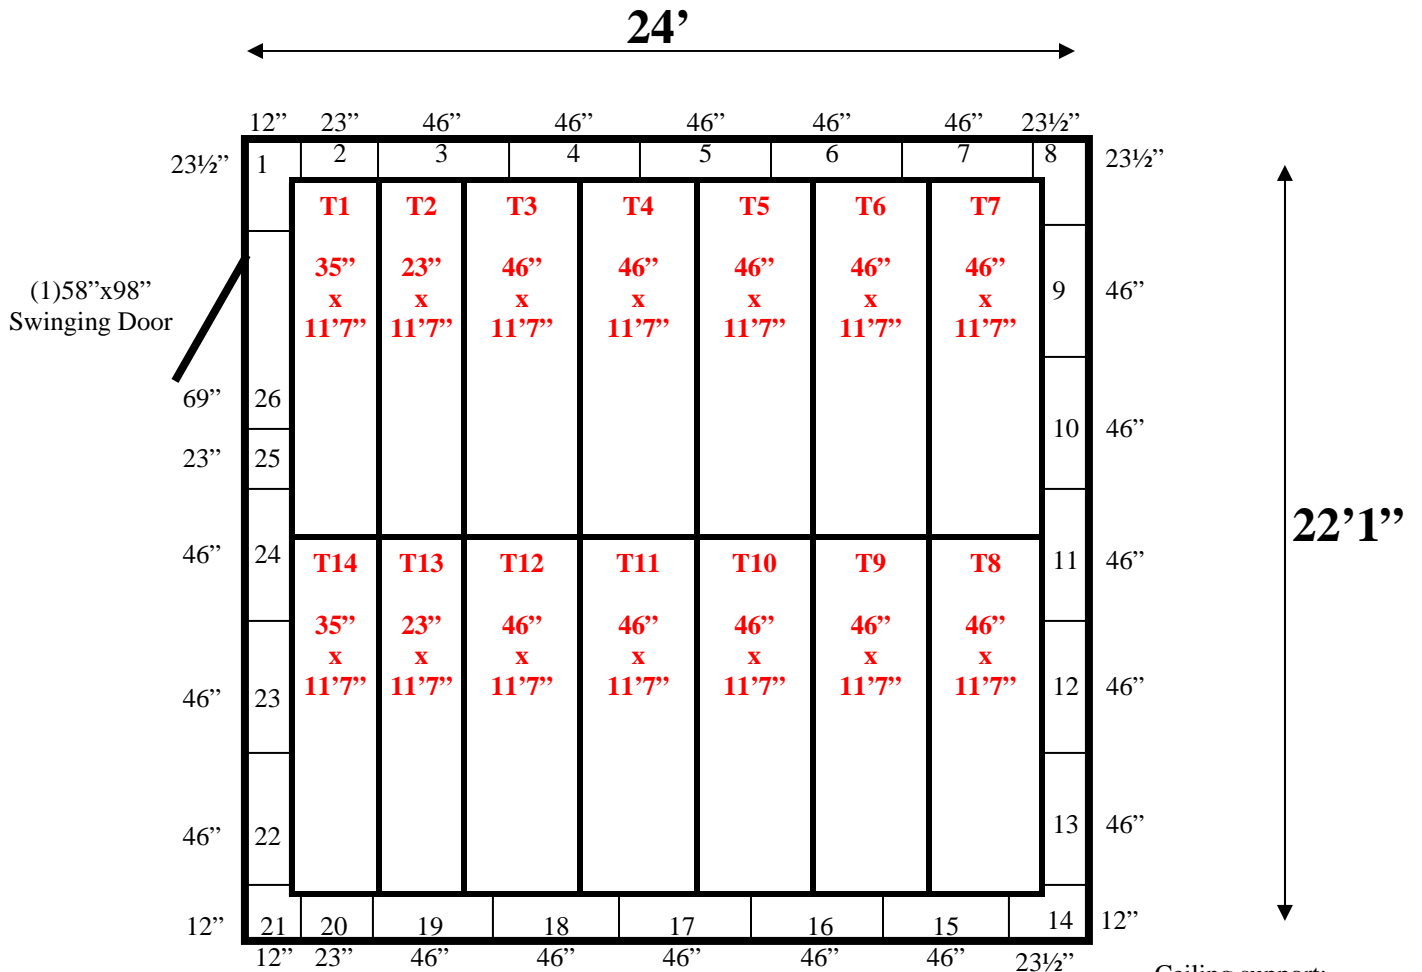

Ceiling support:
Beam & 2 posts.

22'1" x 24' x 10'5" H
Walk-In Cooler or Freezer
Wall & Ceiling Panels Diagram

53-09
Blue

REFRIGERATION SUPERSTORE

World's Largest Inventory

New & Used Walk-In/ Drive-In Coolers/ Freezers/ Refrigeration Systems

1423 Planeview Drive, Oshkosh, WI 54904 Tel (920) 231-1711 Fax (920) 231-1701 www.barrinc.com

**22'1" x 24' x 10'5" H
Walk-In Cooler or Freezer**

53-09
Blue