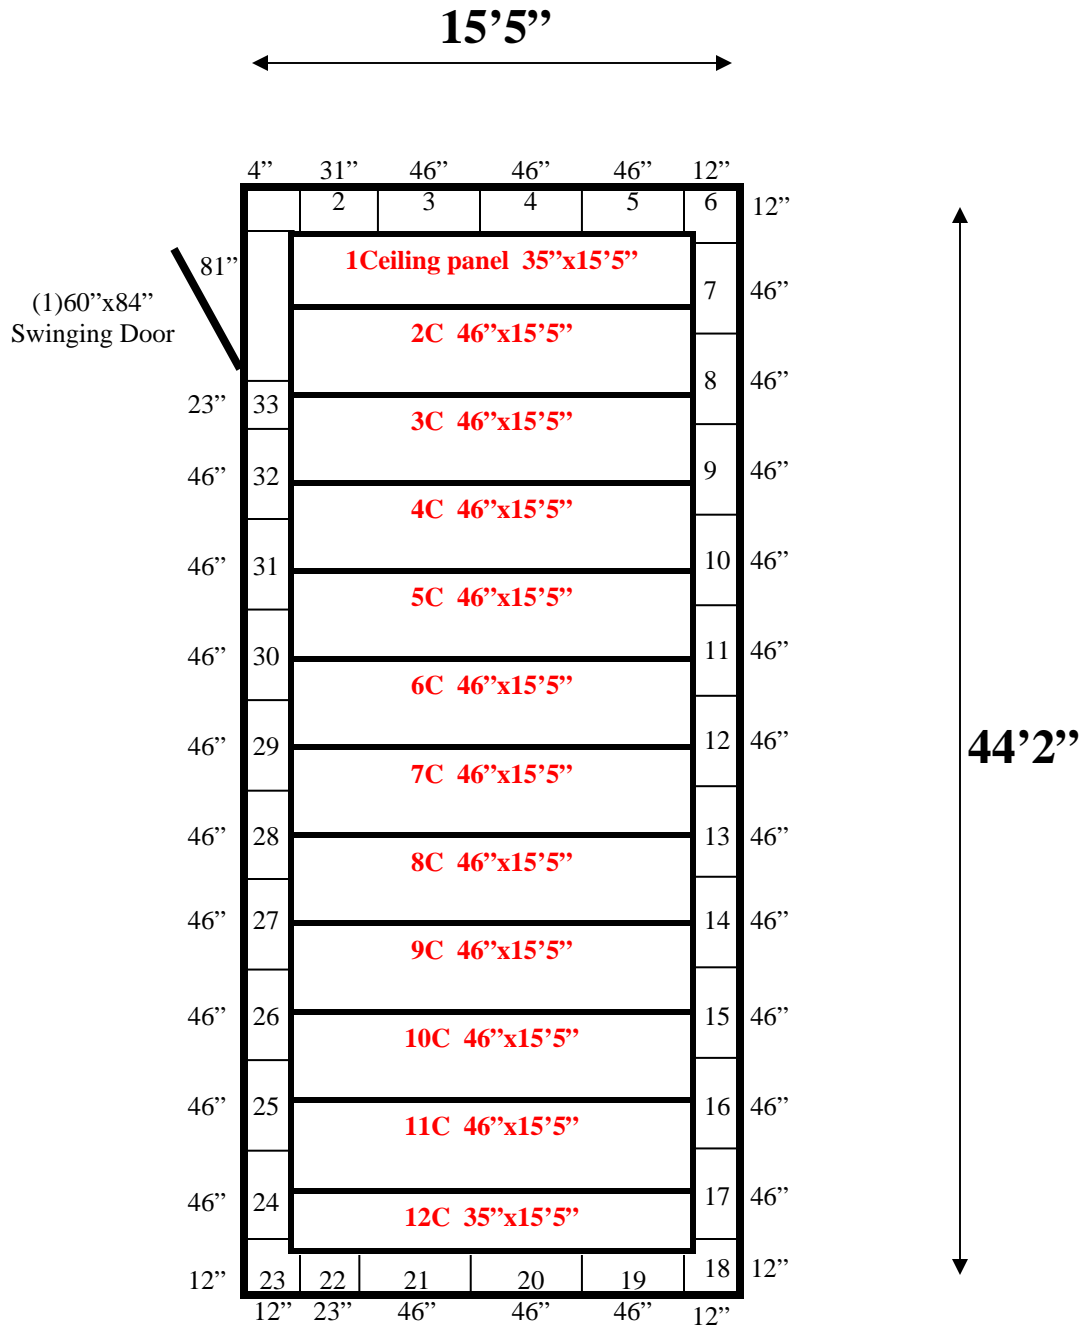

**15'5" x 44'2" x 8'2" H  
Walk-In Cooler or Freezer  
Wall & Ceiling Panels Diagram**

40-09  
Black

**REFRIGERATION SUPERSTORE**

*World's Largest Inventory*

*New & Used Walk-In/ Drive-In Coolers/ Freezers/ Refrigeration Systems*

1423 Planeview Drive, Oshkosh, WI 54904 Tel (920) 231-1711 Fax (920) 231-1701 [www.barrinc.com](http://www.barrinc.com)

**15'5" x 44'2" x 8'2" H  
Walk-In Cooler or Freezer**

40-09  
Black