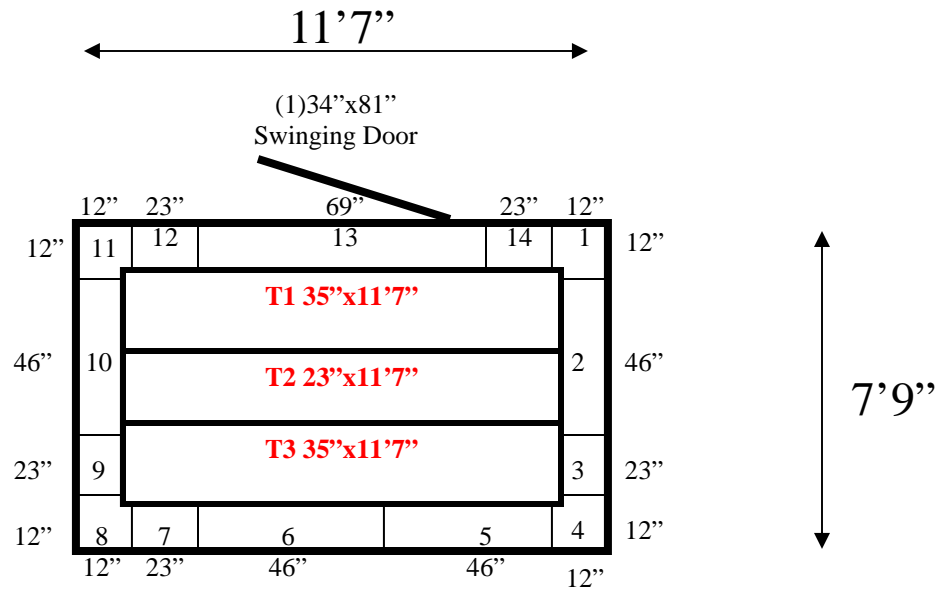

**7'9" x 11'7" x 10'5" H  
Walk-In Cooler or Freezer  
Wall & Ceiling Panels Diagram**

53-09  
Red

**REFRIGERATION SUPERSTORE**

*World's Largest Inventory*

*New & Used Walk-In/ Drive-In Coolers/ Freezers/ Refrigeration Systems*