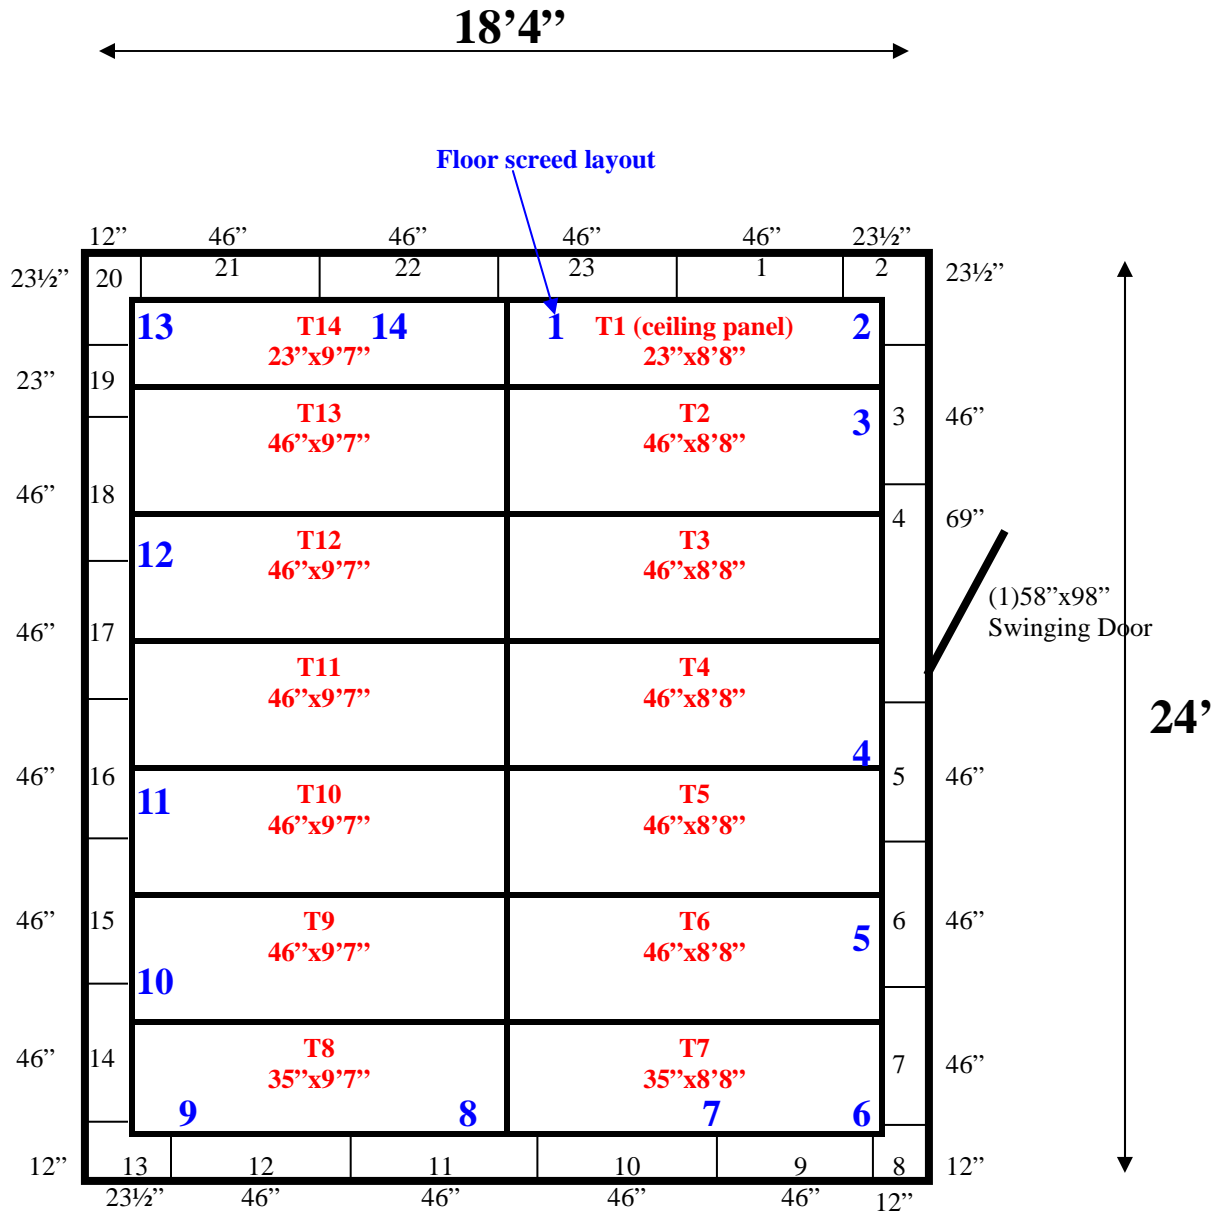

Flash ceiling down to walls (#19 thru #23).

**18'4" x 24' x 10'5" H**  
**Walk-In Cooler or Freezer**  
**Wall & Ceiling Panels Diagram**

53-09  
Black

**REFRIGERATION SUPERSTORE**

*World's Largest Inventory*