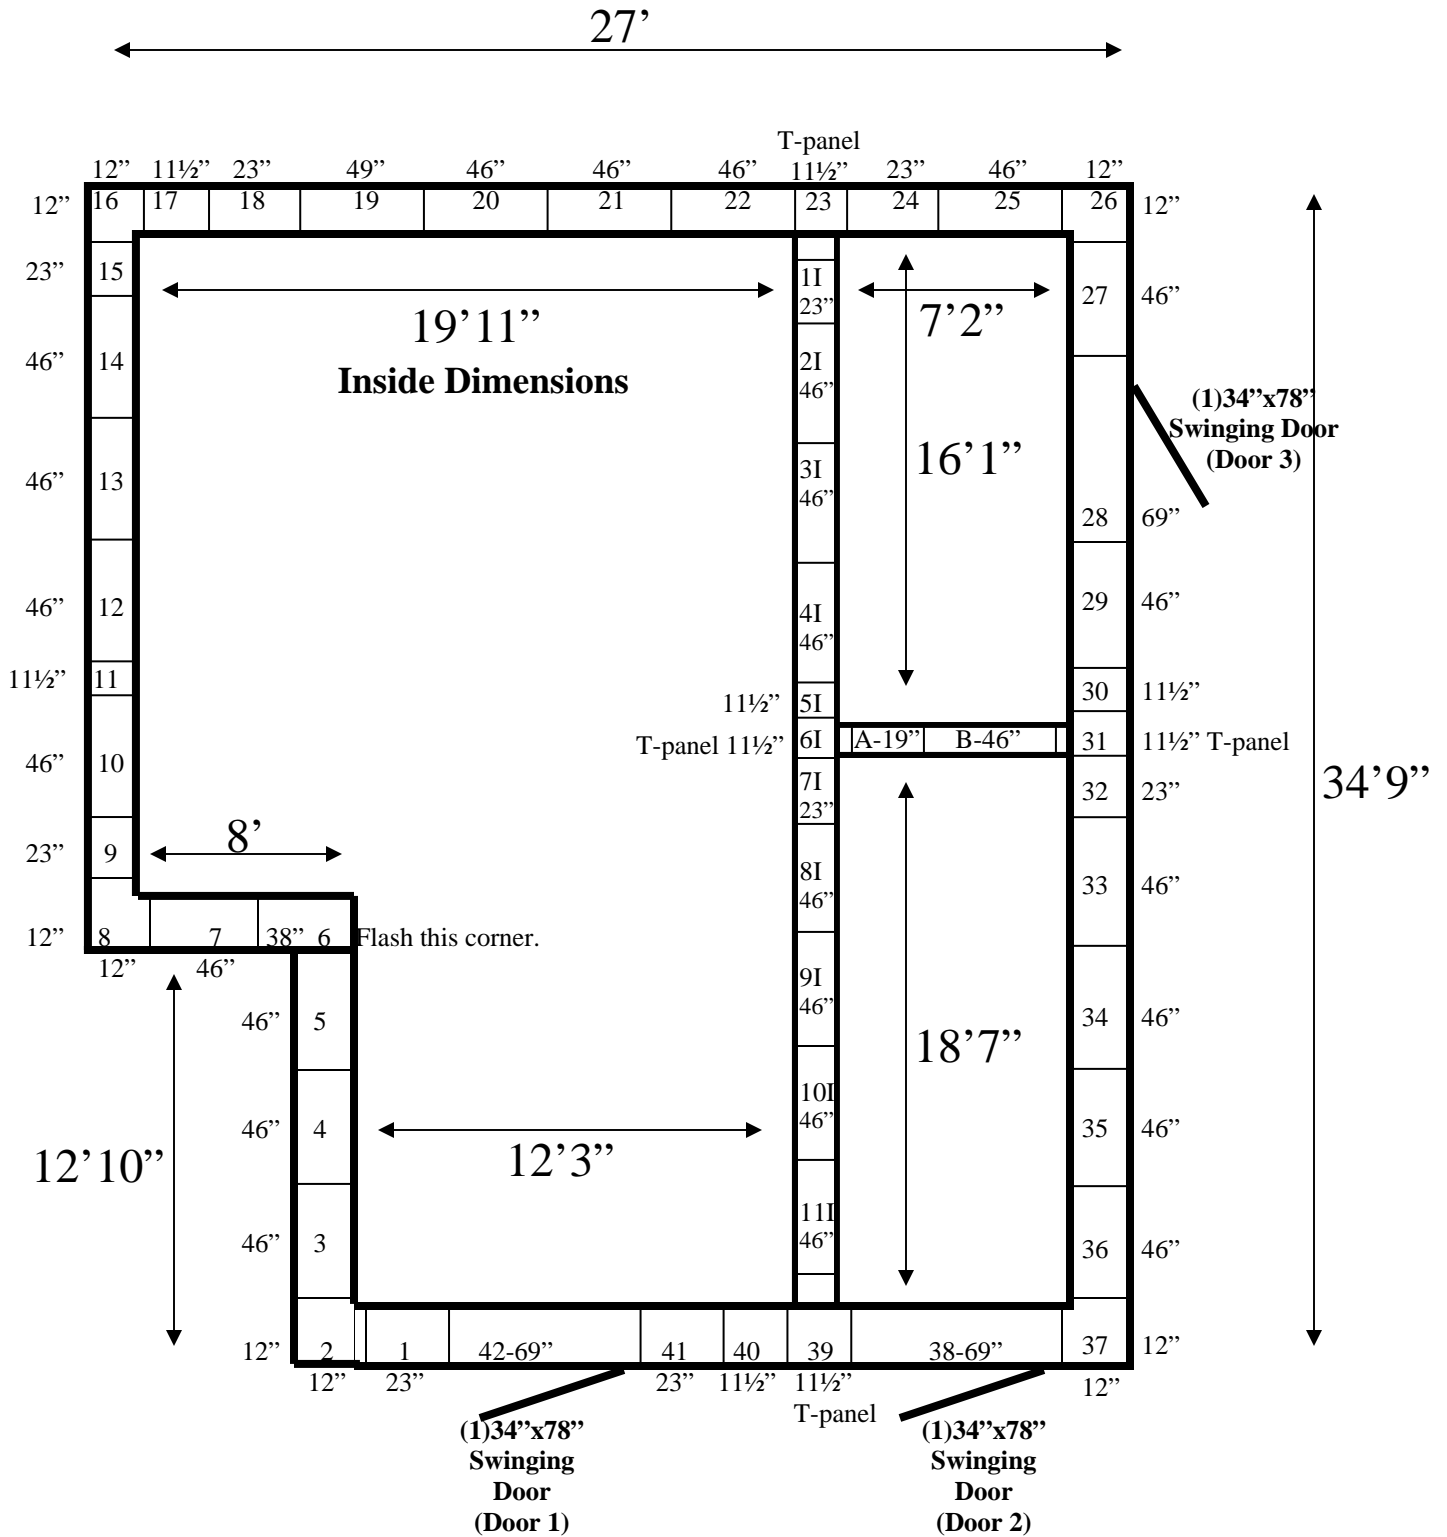

**27' x 34'9" x 7'6" H**  
**Walk-In Combination Cooler / Freezer**  
**Wall Panels Diagram**

49-09  
Pink

27' x 34'9" x 7'6" H  
Walk-In Combination Cooler / Freezer  
Ceiling Panels Diagram

49-09  
Pink

**REFRIGERATION SUPERSTORE**

*World's Largest Inventory*

*New & Used Walk-In/ Drive-In Coolers/ Freezers/ Refrigeration Systems*

**27' x 34'9" x 7'6" H**  
**Walk-In Combination Cooler / Freezer**

49-09  
Pink