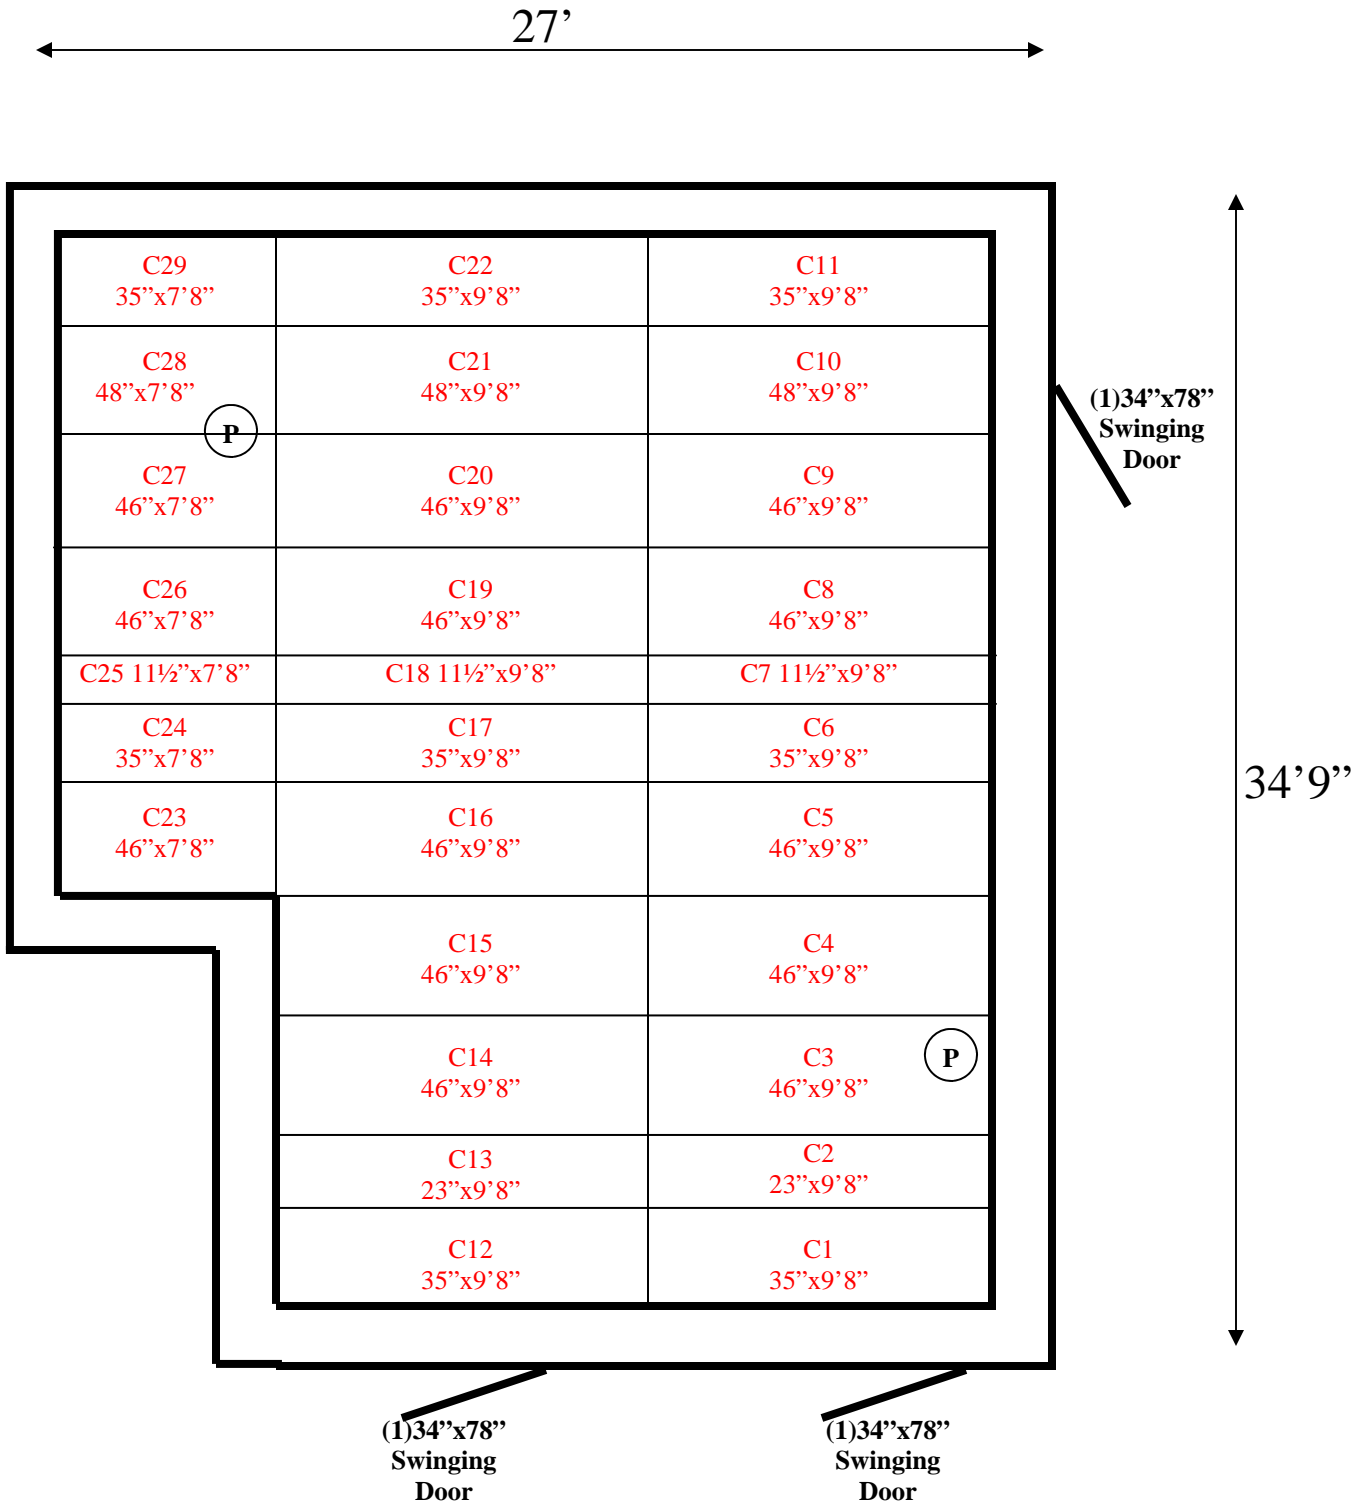

**27' x 34'9" x 7'6" H**  
**Walk-In Combination Cooler / Freezer**  
**Wall Panels Diagram**

49-09  
Pink

27' x 34'9" x 7'6" H  
Walk-In Combination Cooler / Freezer  
Ceiling Panels Diagram

49-09  
Pink

**REFRIGERATION SUPERSTORE**

*World's Largest Inventory*

*New & Used Walk-In/ Drive-In Coolers/ Freezers/ Refrigeration Systems*

**27' x 34'9" x 7'6" H**  
**Walk-In Combination Cooler / Freezer**

49-09  
Pink