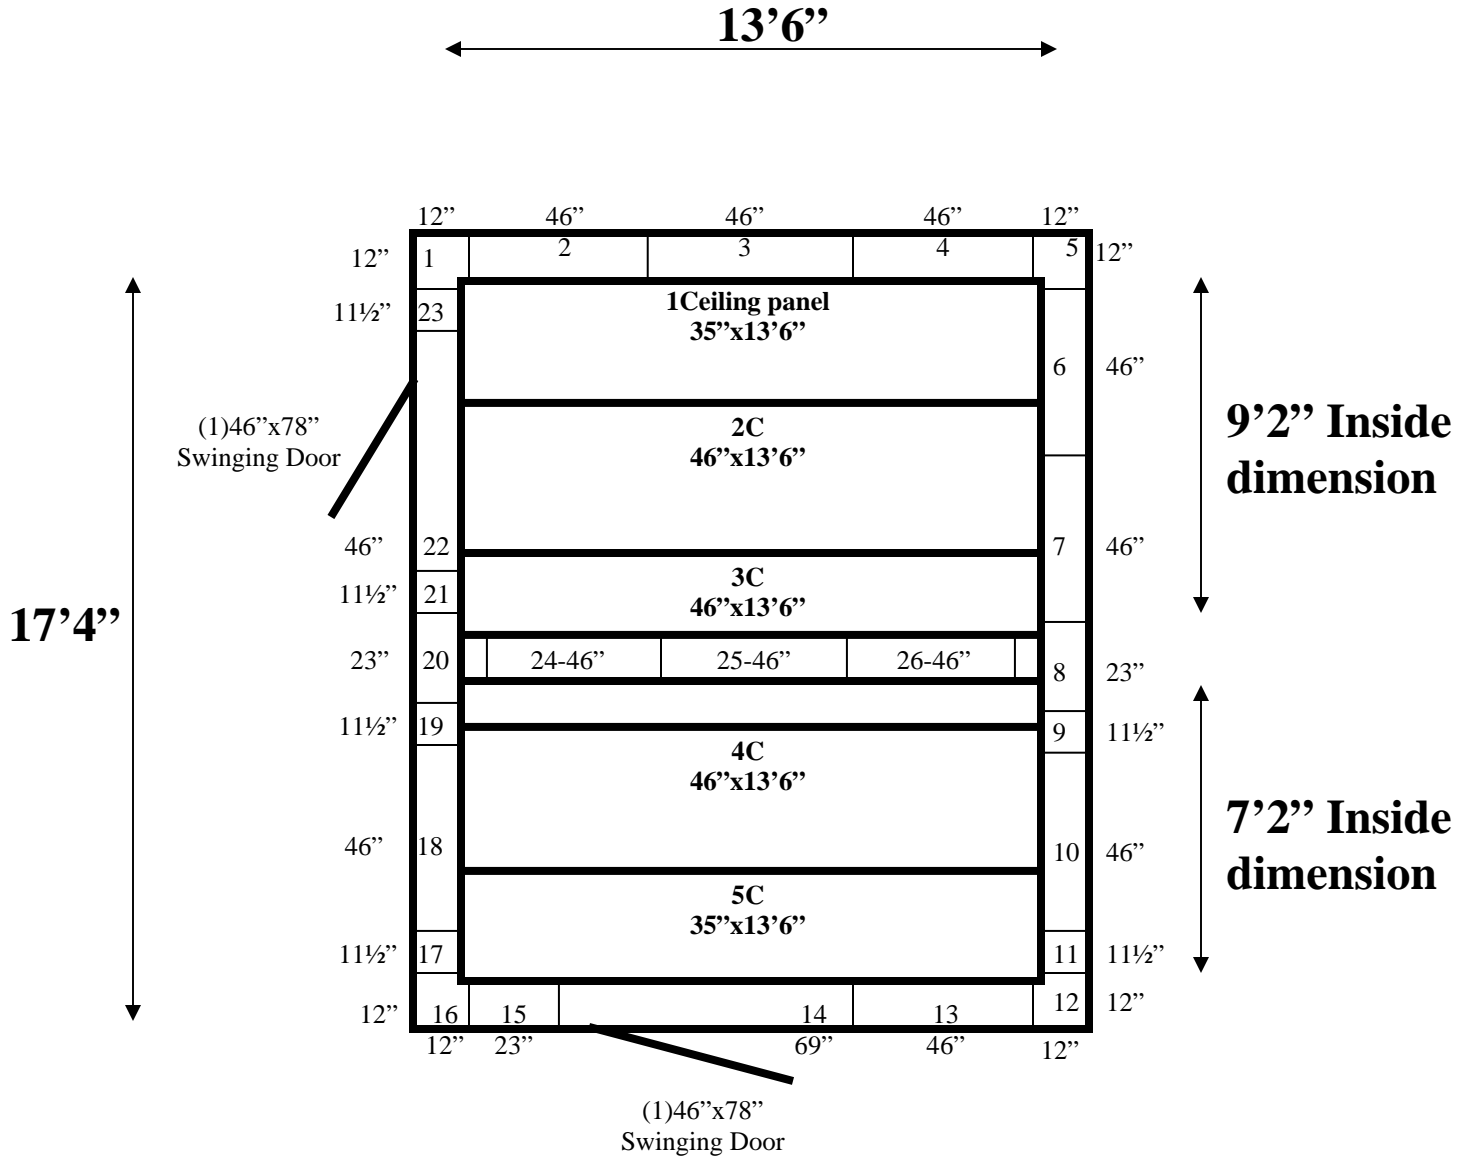

13'6" x 17'4" x 8'2" H
Walk-In Combination Cooler / Freezer
Wall & Ceiling Panels Diagram

40-09
Silver

REFRIGERATION SUPERSTORE

World's Largest Inventory

New & Used Walk-In/ Drive-In Coolers/ Freezers/ Refrigeration Systems

1423 Planeview Drive, Oshkosh, WI 54904 Tel (920) 231-1711 Fax (920) 231-1701 www.barrinc.com

13'6" x 17'4" x 8'2" H
Walk-In Combination Cooler / Freezer

40-09
Silver