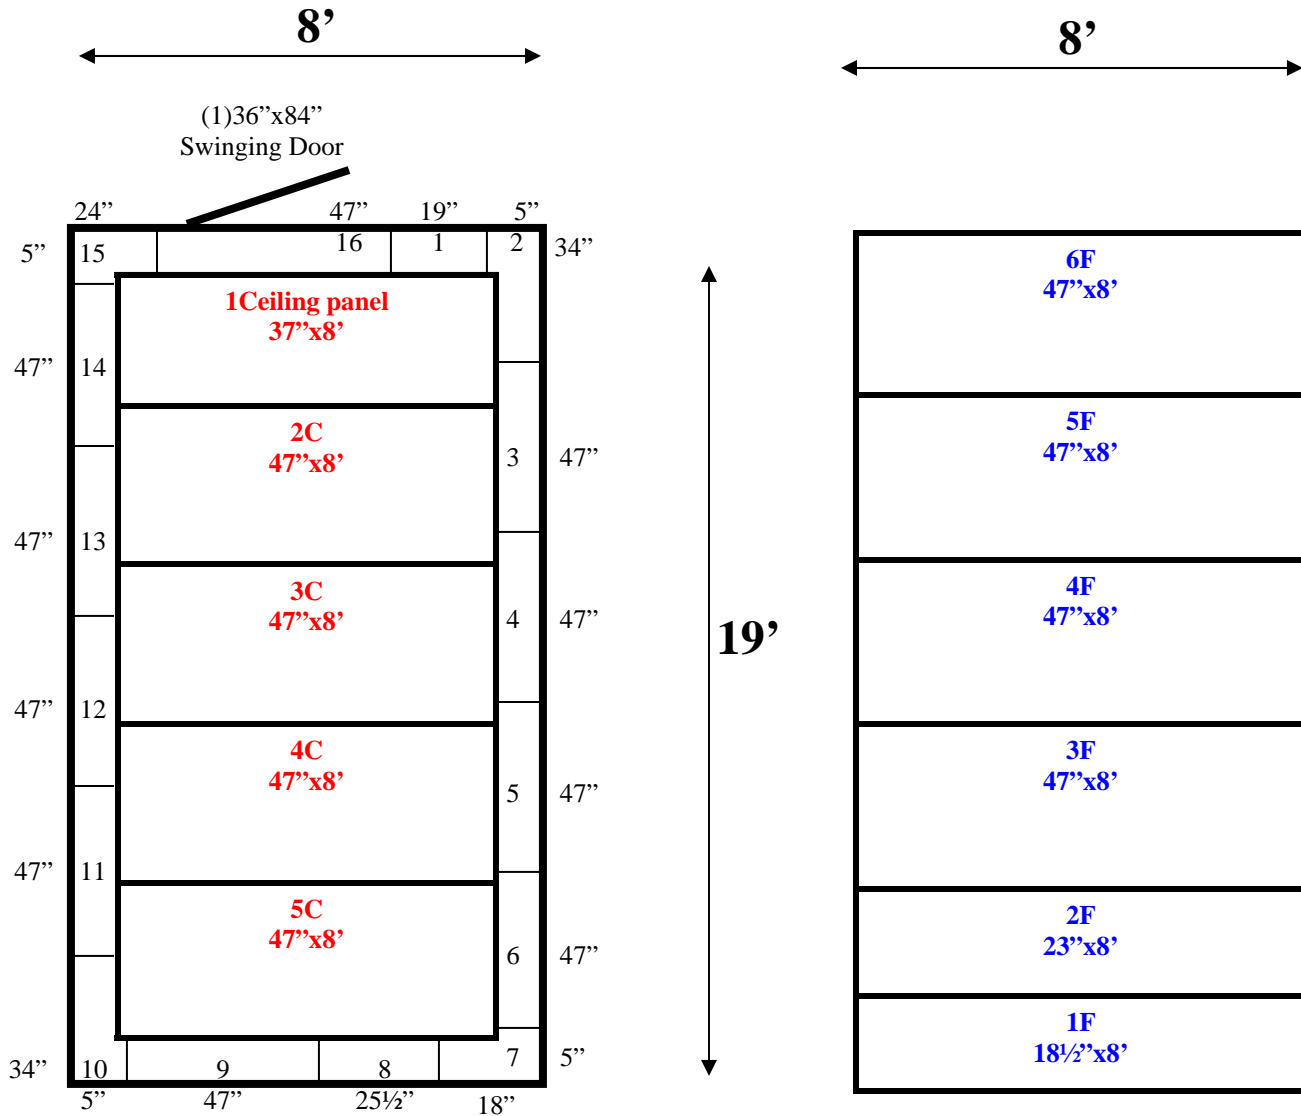

Interior ramp included.

**8' x 19' x 8'2" H  
Walk-In Freezer with Floor  
Wall, Ceiling & Floor Panels Diagram**

67-09  
Purple

**REFRIGERATION SUPERSTORE**

*World's Largest Inventory*

*New & Used Walk-In/ Drive-In Coolers/ Freezers/ Refrigeration Systems*