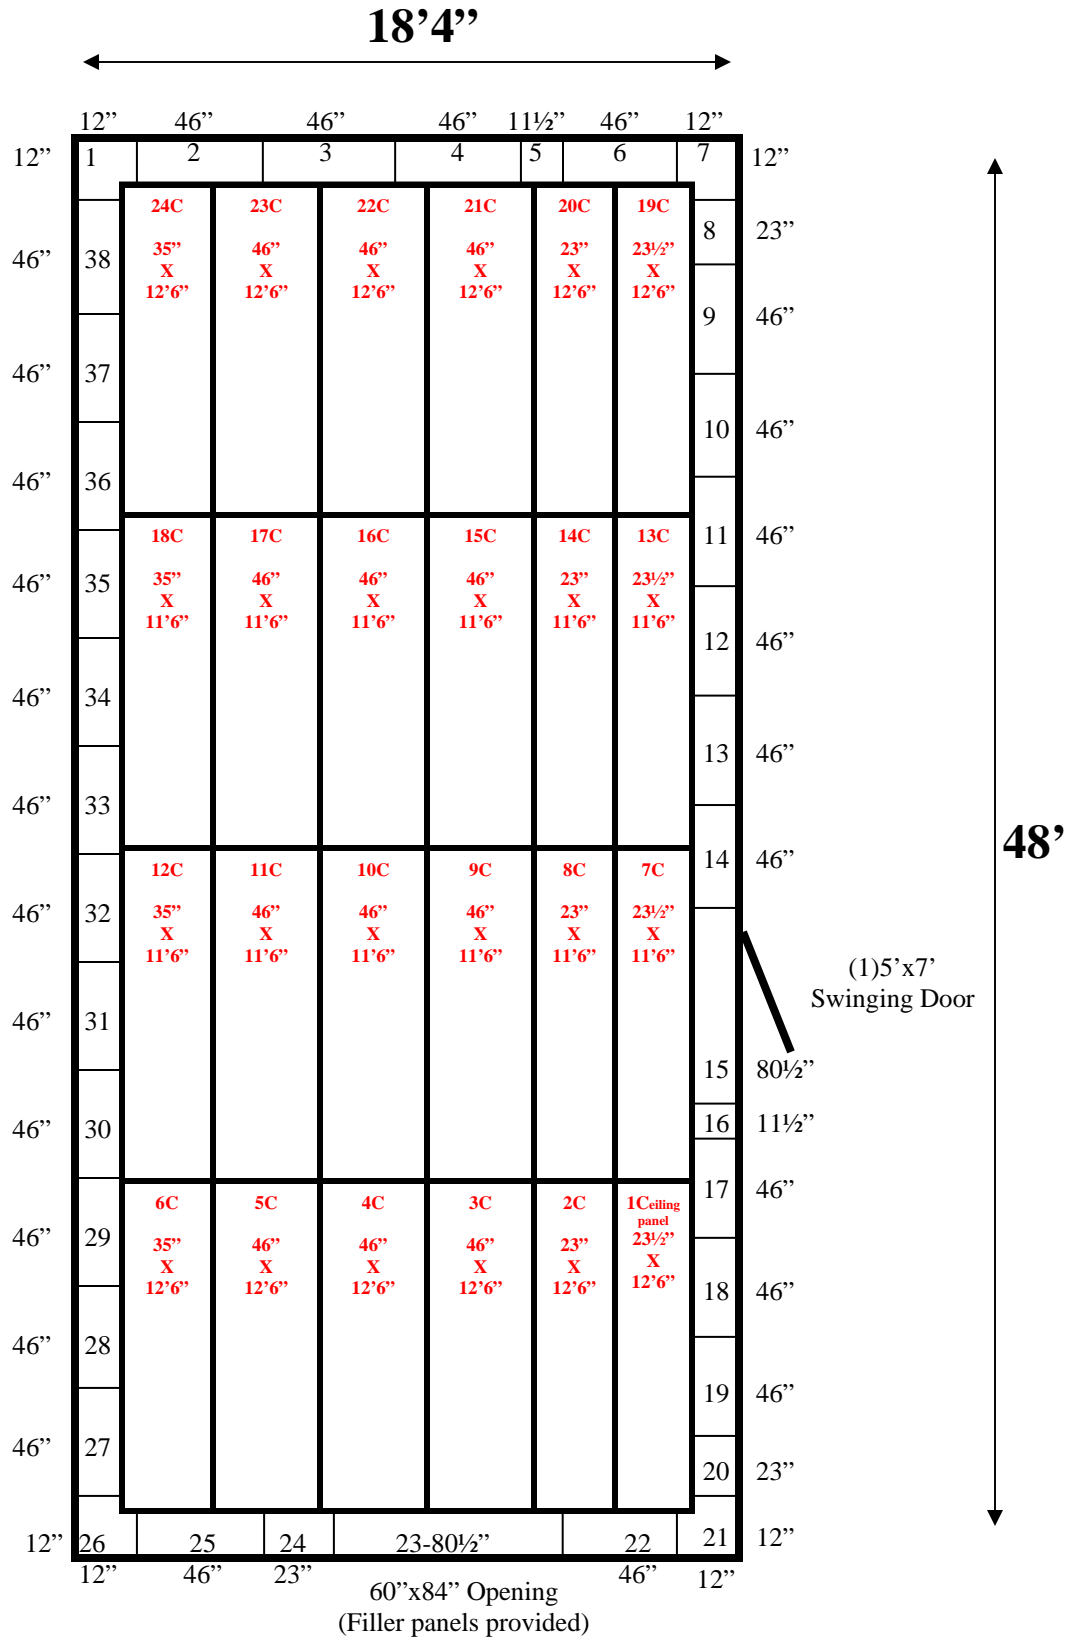

**18'4" x 48' x 8'2" H**  
**Walk-In Cooler or Freezer**  
**Wall & Ceiling Panels Diagram**

**40-09**  
**Purple**

**REFRIGERATION SUPERSTORE**

*World's Largest Inventory*

*New & Used Walk-In/ Drive-In Coolers/ Freezers/ Refrigeration Systems*

1423 Planeview Drive, Oshkosh, WI 54904 Tel (920) 231-1711 Fax (920) 231-1701 [www.barrinc.com](http://www.barrinc.com)

**18'4" x 48' x 8'2" H  
Walk-In Cooler or Freezer**

**40-09  
Purple**

**REFRIGERATION SUPERSTORE**

**18'4" x 48' x 8'2" H  
Walk-In Cooler or Freezer**

**40-09  
Purple**