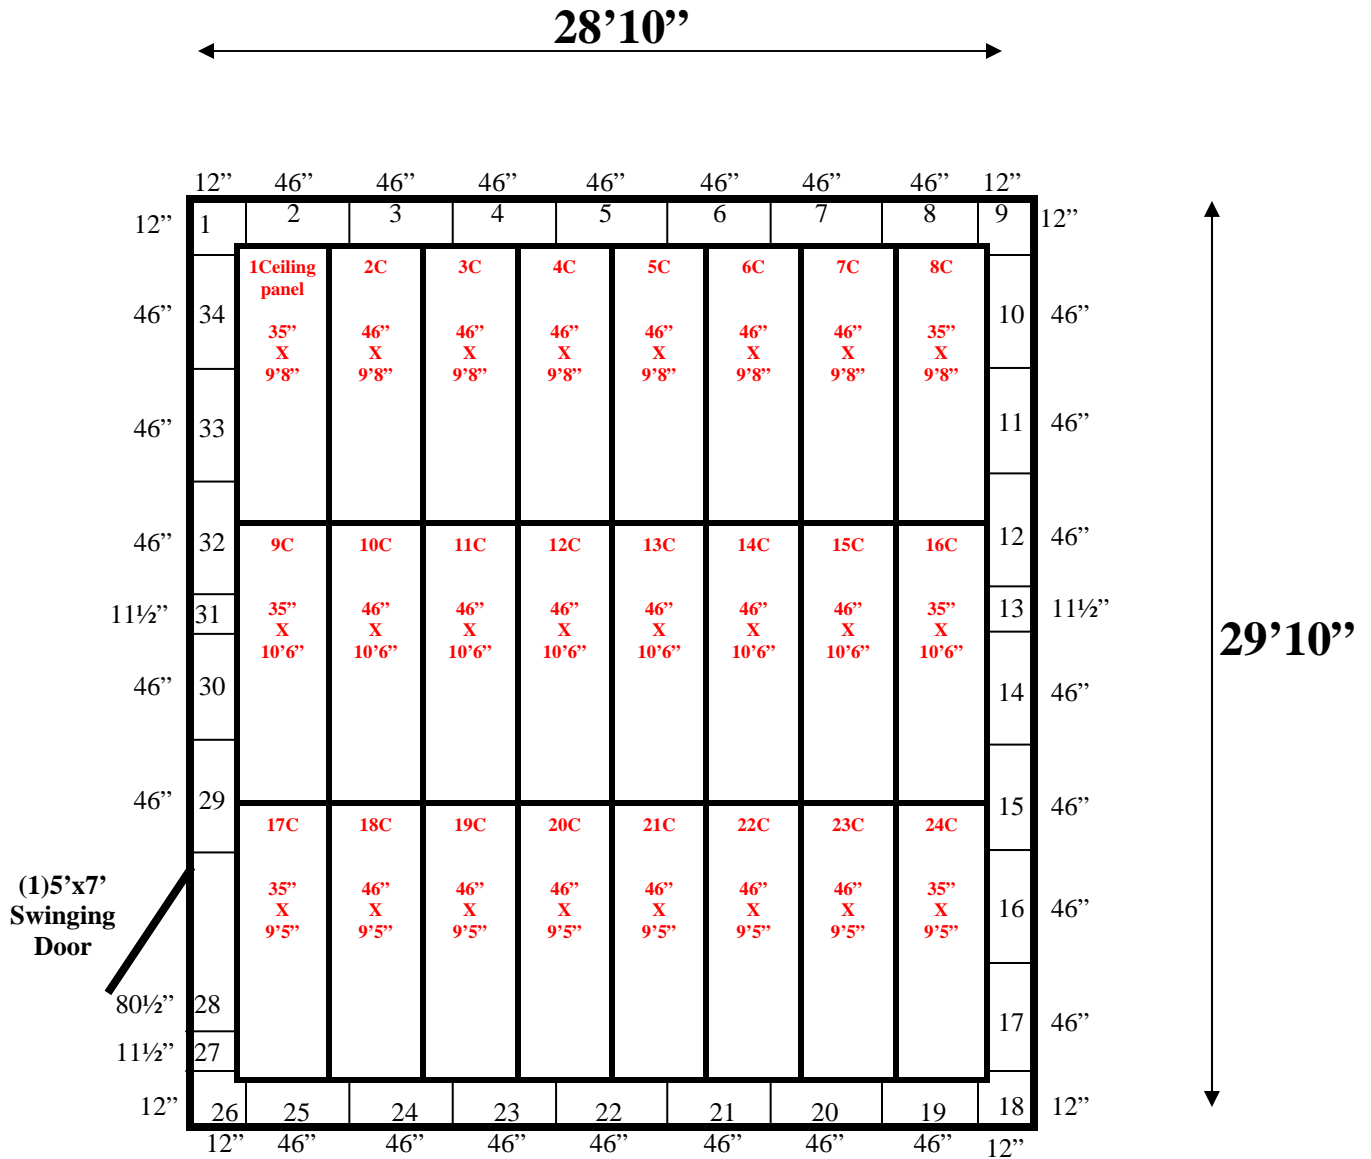

**28'10" x 29'10" x 8'2" H**  
**Walk-In Cooler or Freezer**  
**Wall & Ceiling Panels Diagram**

40-09  
Red

**REFRIGERATION SUPERSTORE**

*World's Largest Inventory*

*New & Used Walk-In/ Drive-In Coolers/ Freezers/ Refrigeration Systems*

**28'10" x 29'10" x 8'2" H**  
**Walk-In Cooler or Freezer**

**40-09**  
**Red**