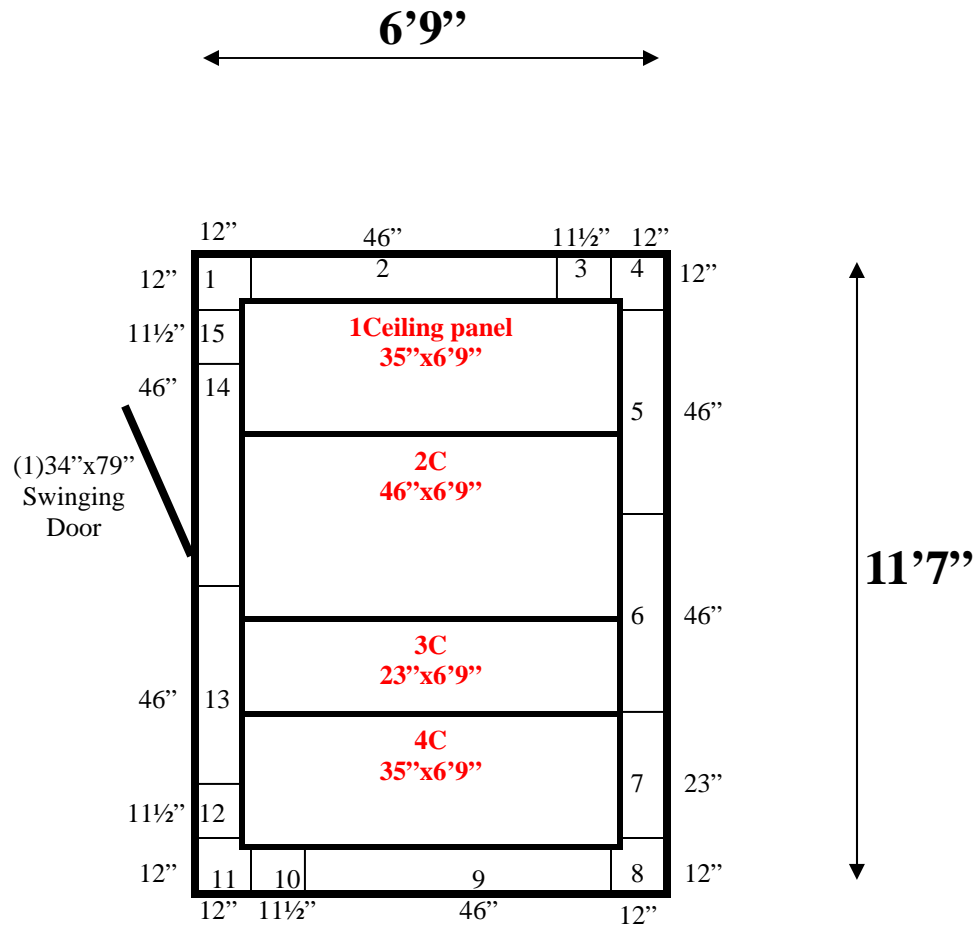

**6'9" x 11'7" x 8'2" H**  
**Walk-In Cooler or Freezer**  
**Wall & Ceiling Panels Diagram**

40-09  
Pink

**REFRIGERATION SUPERSTORE**

*World's Largest Inventory*

*New & Used Walk-In/ Drive-In Coolers/ Freezers/ Refrigeration Systems*

1423 Planeview Drive, Oshkosh, WI 54904 Tel (920) 231-1711 Fax (920) 231-1701 [www.barrinc.com](http://www.barrinc.com)

**6'9" x 11'7" x 8'2" H  
Walk-In Cooler or Freezer**

**40-09  
Pink**