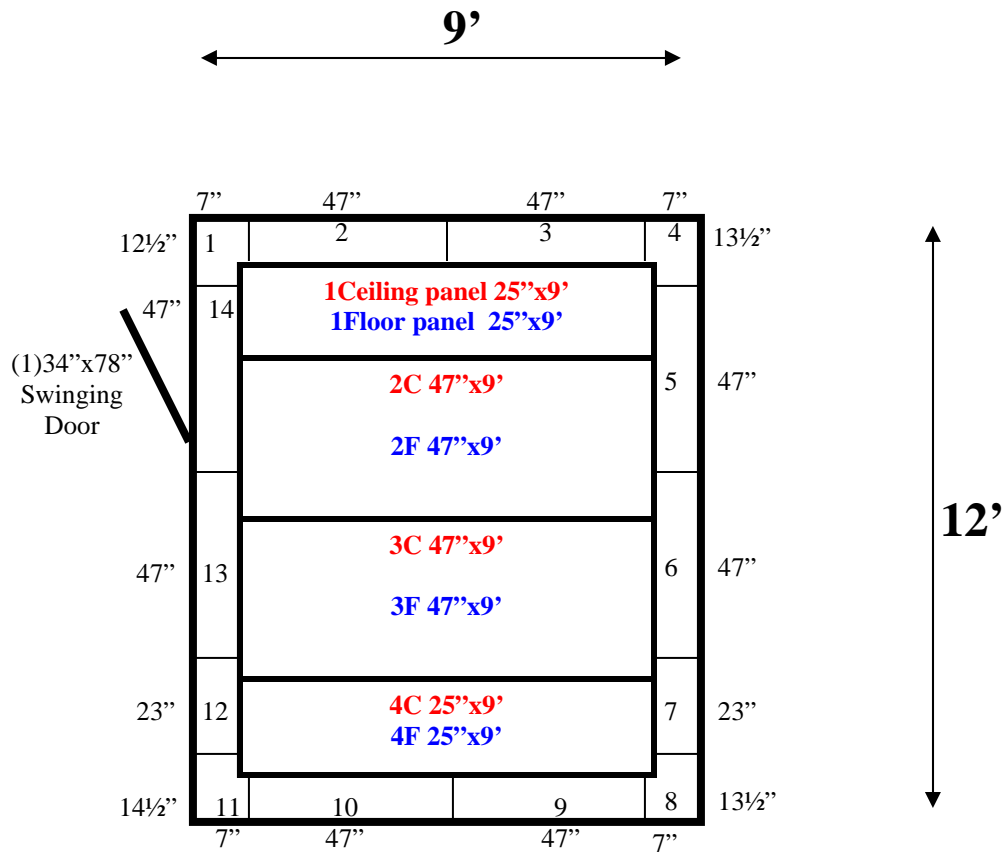

**9' x 12' x 9' H  
Walk-In Freezer with Floor  
Wall, Ceiling & Floor Panels Diagram**

65-09  
Green

**REFRIGERATION SUPERSTORE**

*World's Largest Inventory*

*New & Used Walk-In/ Drive-In Coolers/ Freezers/ Refrigeration Systems*