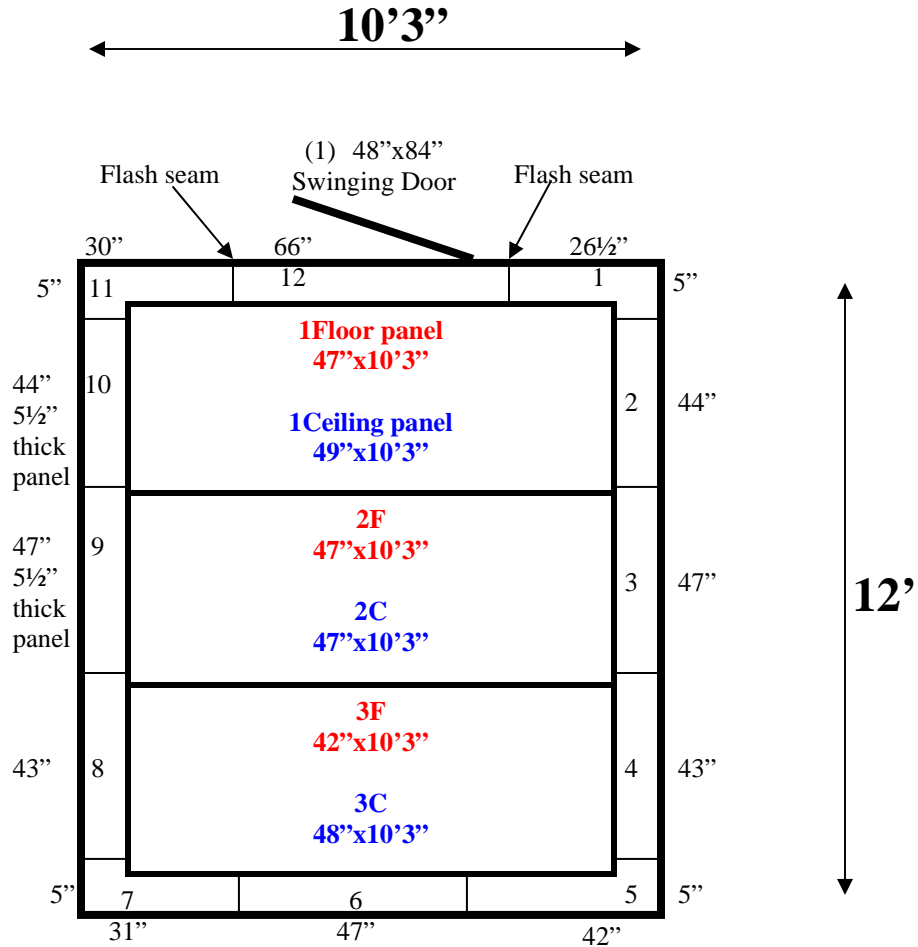

**10'3" x 12' x 8' H  
Walk-In Freezer with Floor  
Wall, Ceiling & Floor Panels Diagram**

67-09  
Black

**REFRIGERATION SUPERSTORE**

*World's Largest Inventory*

*New & Used Walk-In/ Drive-In Coolers/ Freezers/ Refrigeration Systems*