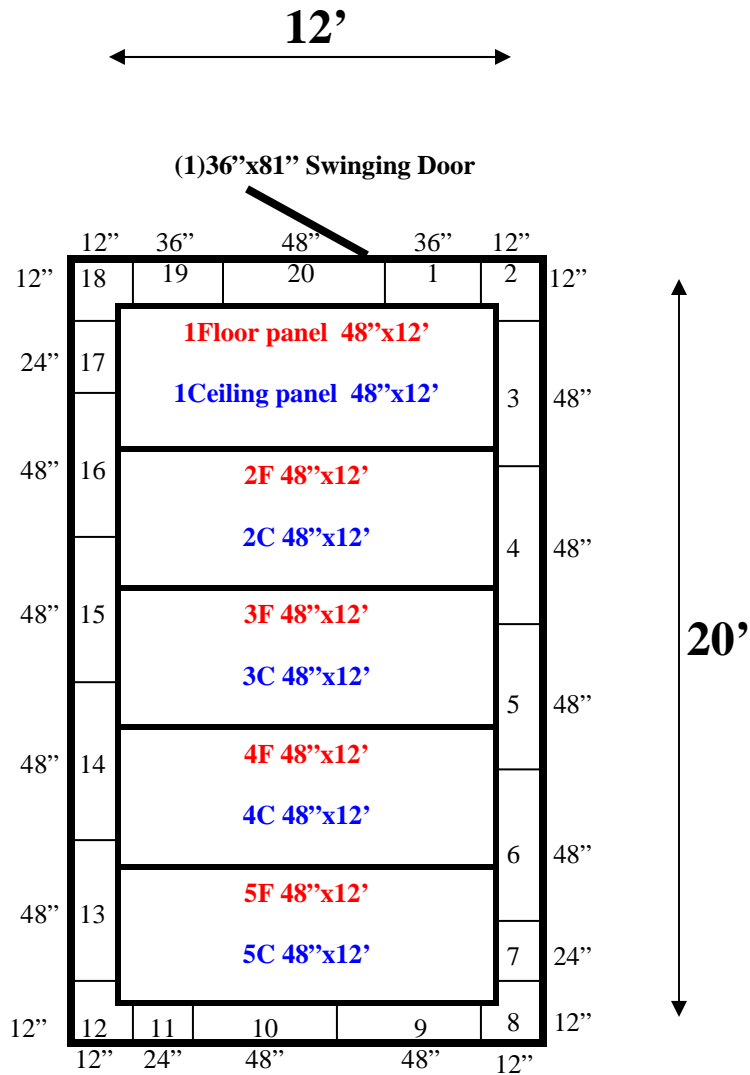

Floor panels & ceiling panels layout the same.

12' x 20' x 8'8" H Walk-In Freezer with Floor Wall, Ceiling & Floor Panels Diagram

62-09
Green

REFRIGERATION SUPERSTORE

World's Largest Inventory

New & Used Walk-In/ Drive-In Coolers/ Freezers/ Refrigeration Systems