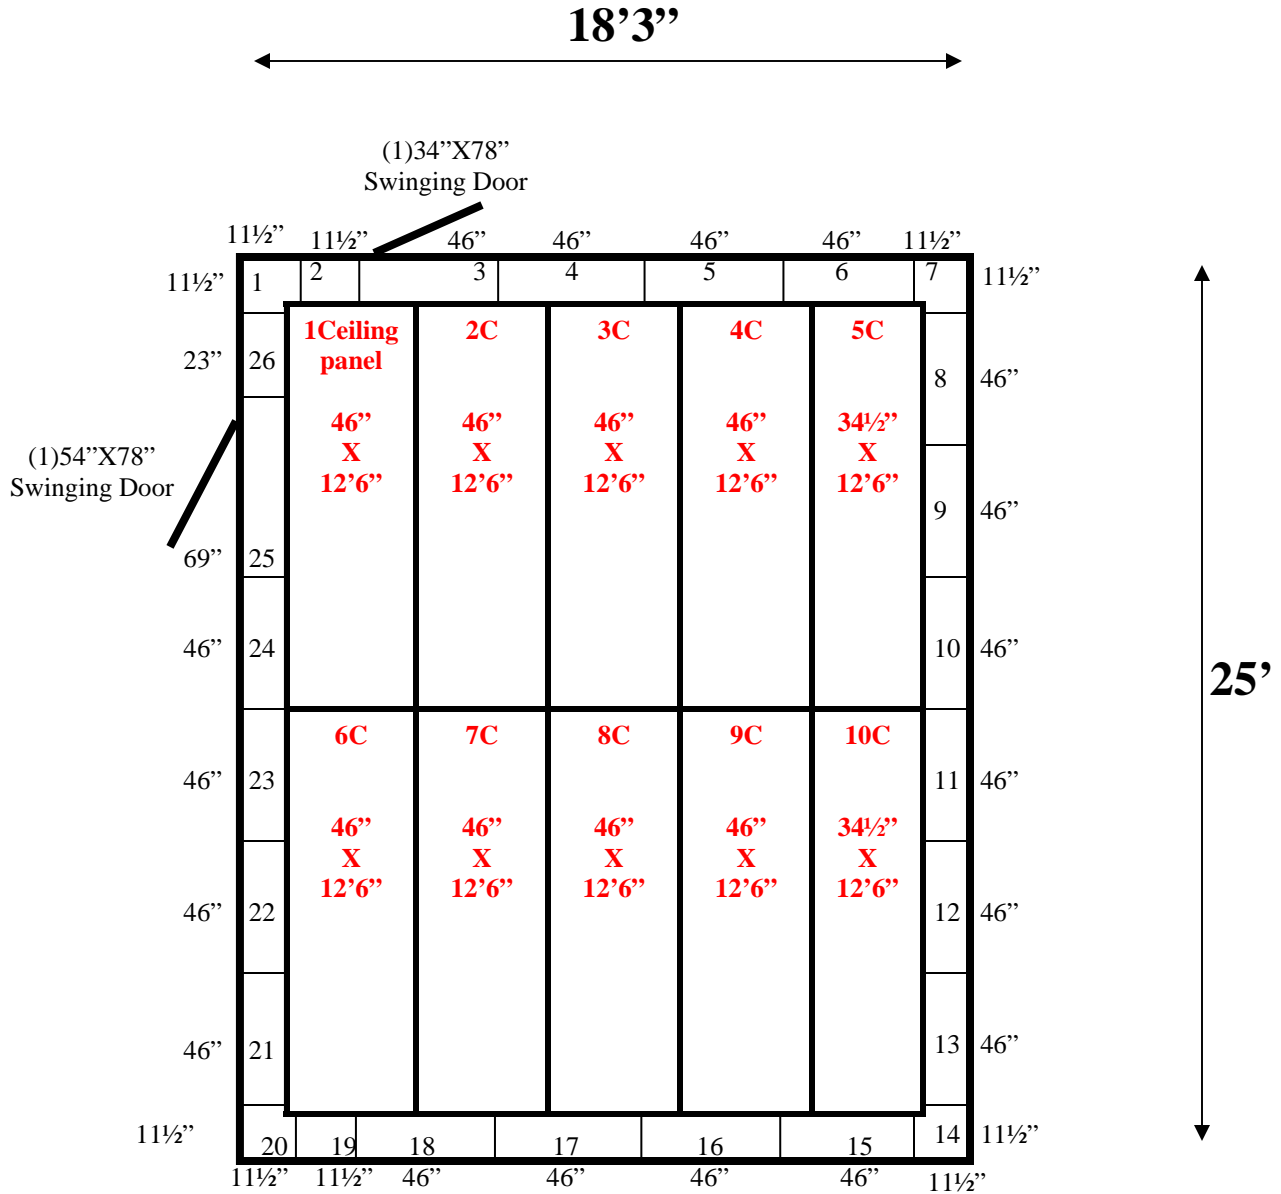

Ceiling Support: I Beam & hangers.

**18'3" x 25' x 8'2" H**  
**Walk-In Cooler or Freezer**  
**Wall & Ceiling Panels Diagram**

Black

**REFRIGERATION SUPERSTORE**

*World's Largest Inventory*

*New & Used Walk-In/ Drive-In Coolers/ Freezers/ Refrigeration Systems*

1423 Planeview Drive, Oshkosh, WI 54904 Tel (920) 231-1711 Fax (920) 231-1701 [www.barrinc.com](http://www.barrinc.com)

**18'3" x 25' x 8'2" H  
Walk-In Cooler or Freezer**

Black