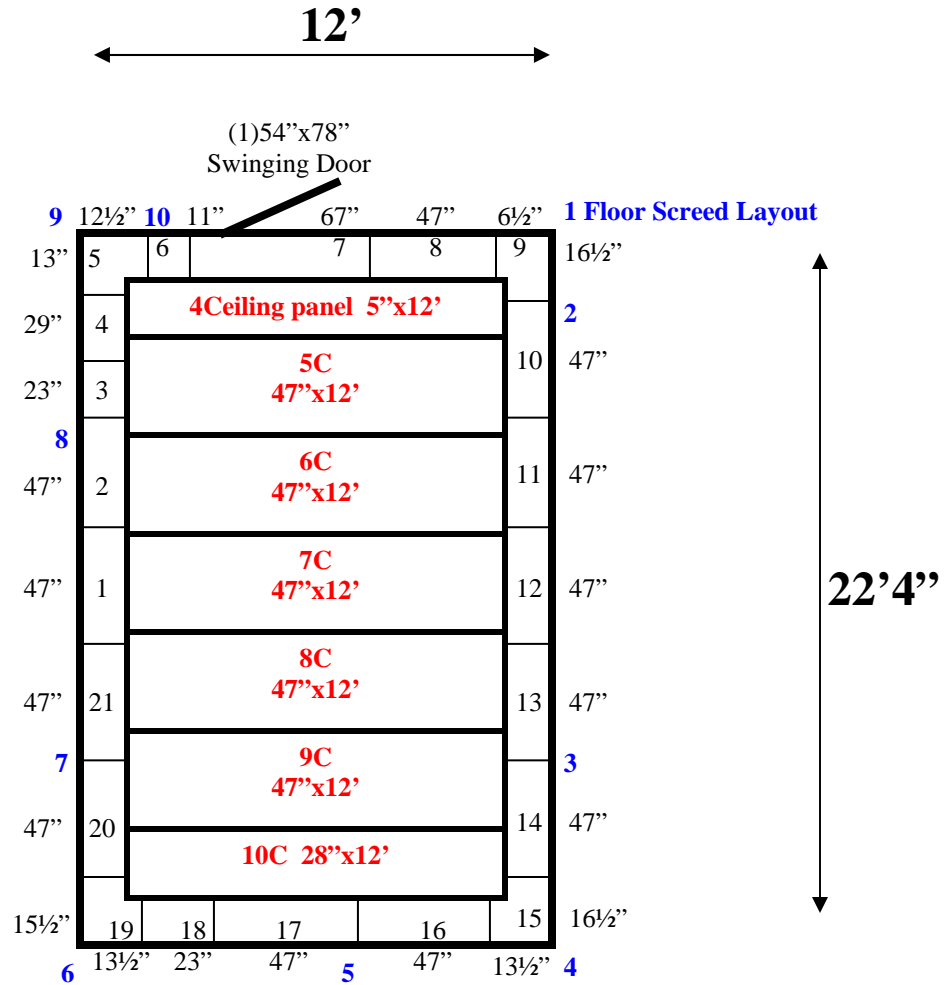

12' x 22'4" x 8'6" H
Walk-In Cooler or Freezer
Wall & Ceiling Panels Diagram

Purple

REFRIGERATION SUPERSTORE

World's Largest Inventory

New & Used Walk-In/ Drive-In Coolers/ Freezers/ Refrigeration Systems

1423 Planeview Drive, Oshkosh, WI 54904 Tel (920) 231-1711 Fax (920) 231-1701 www.barrinc.com

**12' x 22'4" x 8'6" H
Walk-In Cooler or Freezer**

Purple