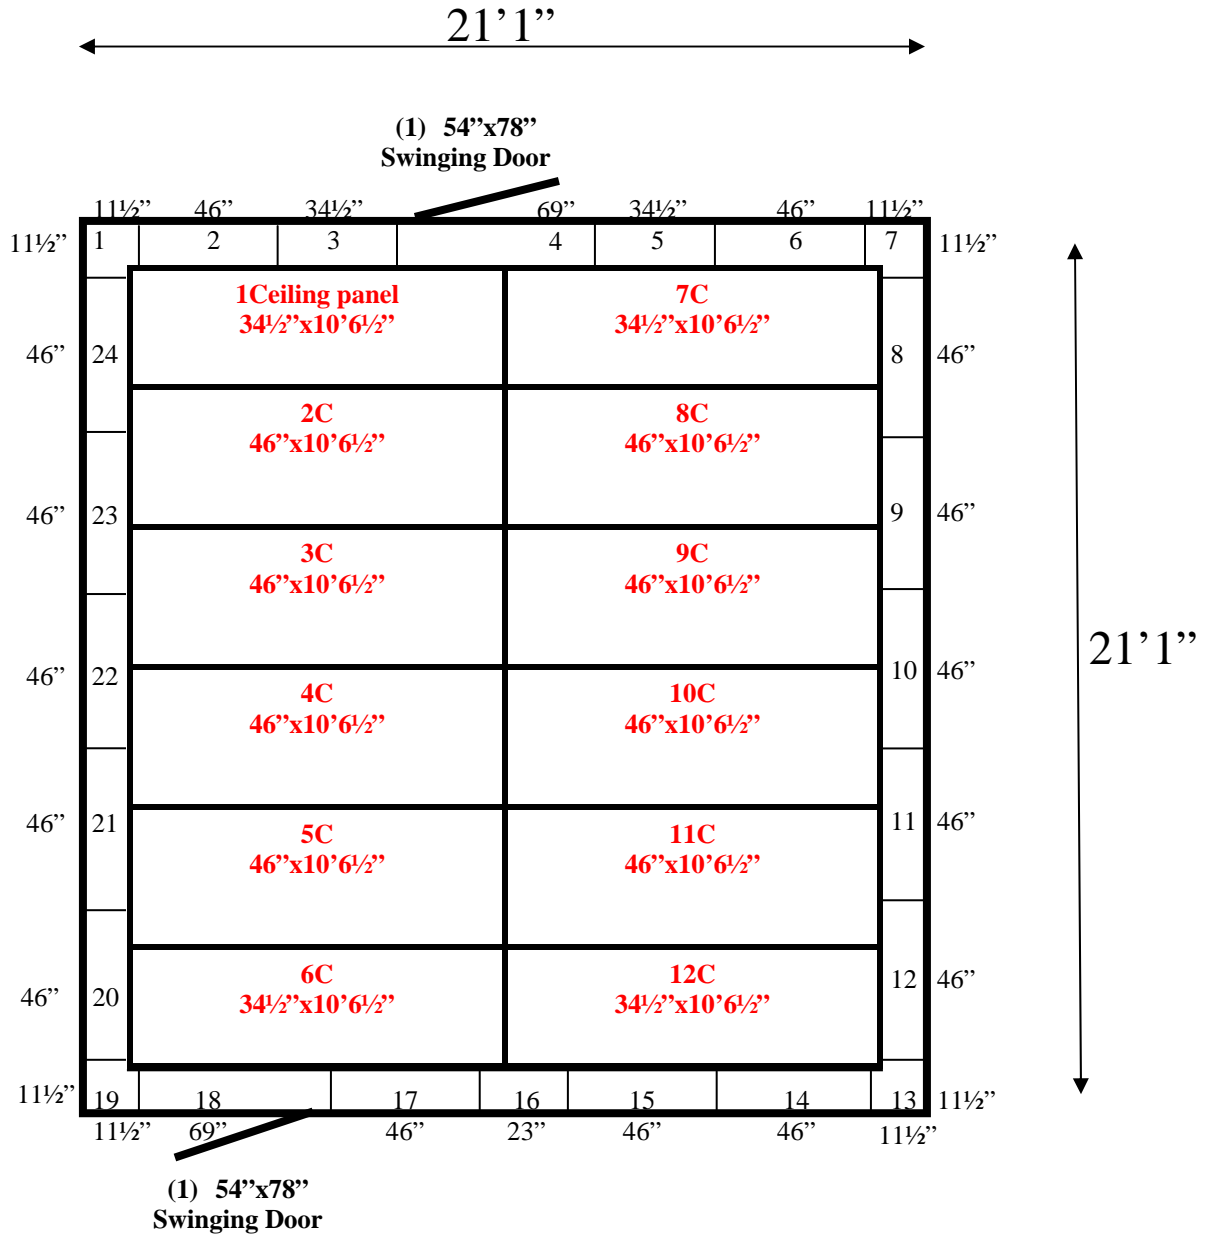

21'1" x 21'1" x 8'2" H
Walk-In Cooler or Freezer
Wall & Ceiling Panels Diagram

65-09
Green

REFRIGERATION SUPERSTORE

World's Largest Inventory

New & Used Walk-In/ Drive-In Coolers/ Freezers/ Refrigeration Systems

1423 Planeview Drive, Oshkosh, WI 54904 Tel (920) 231-1711 Fax (920) 231-1701 www.barrinc.com

**21'1" x 21'1" x 8'2" H
Walk-In Cooler or Freezer**

65-09
Green