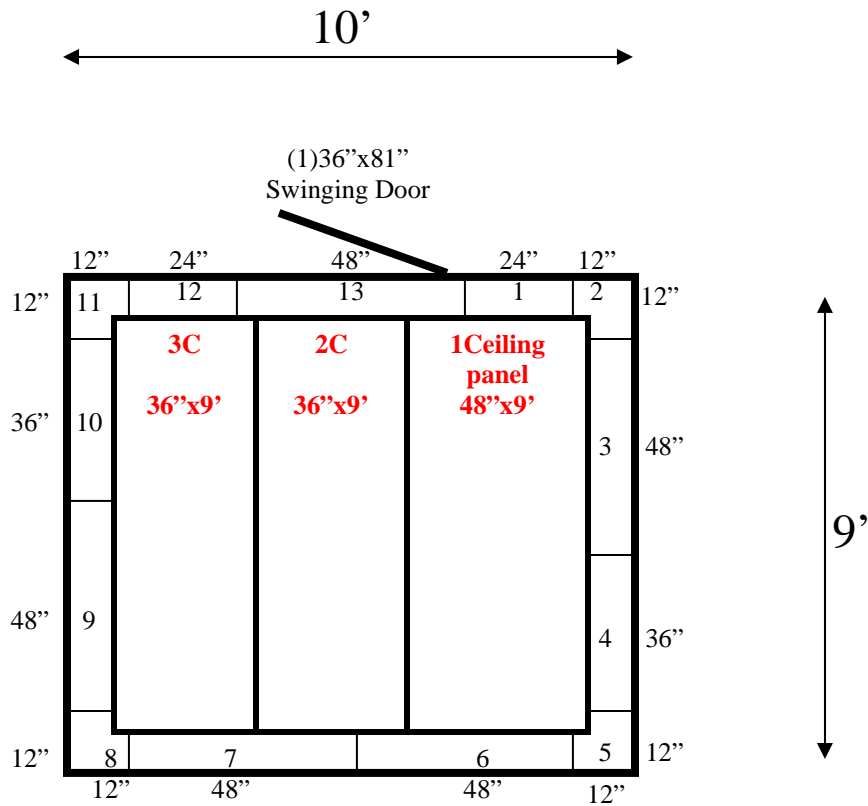

**9' x 10' x 8'4" H
Walk-In Cooler or Freezer
Wall & Ceiling Panels Diagram**

62-09
Red

REFRIGERATION SUPERSTORE

World's Largest Inventory

New & Used Walk-In/ Drive-In Coolers/ Freezers/ Refrigeration Systems