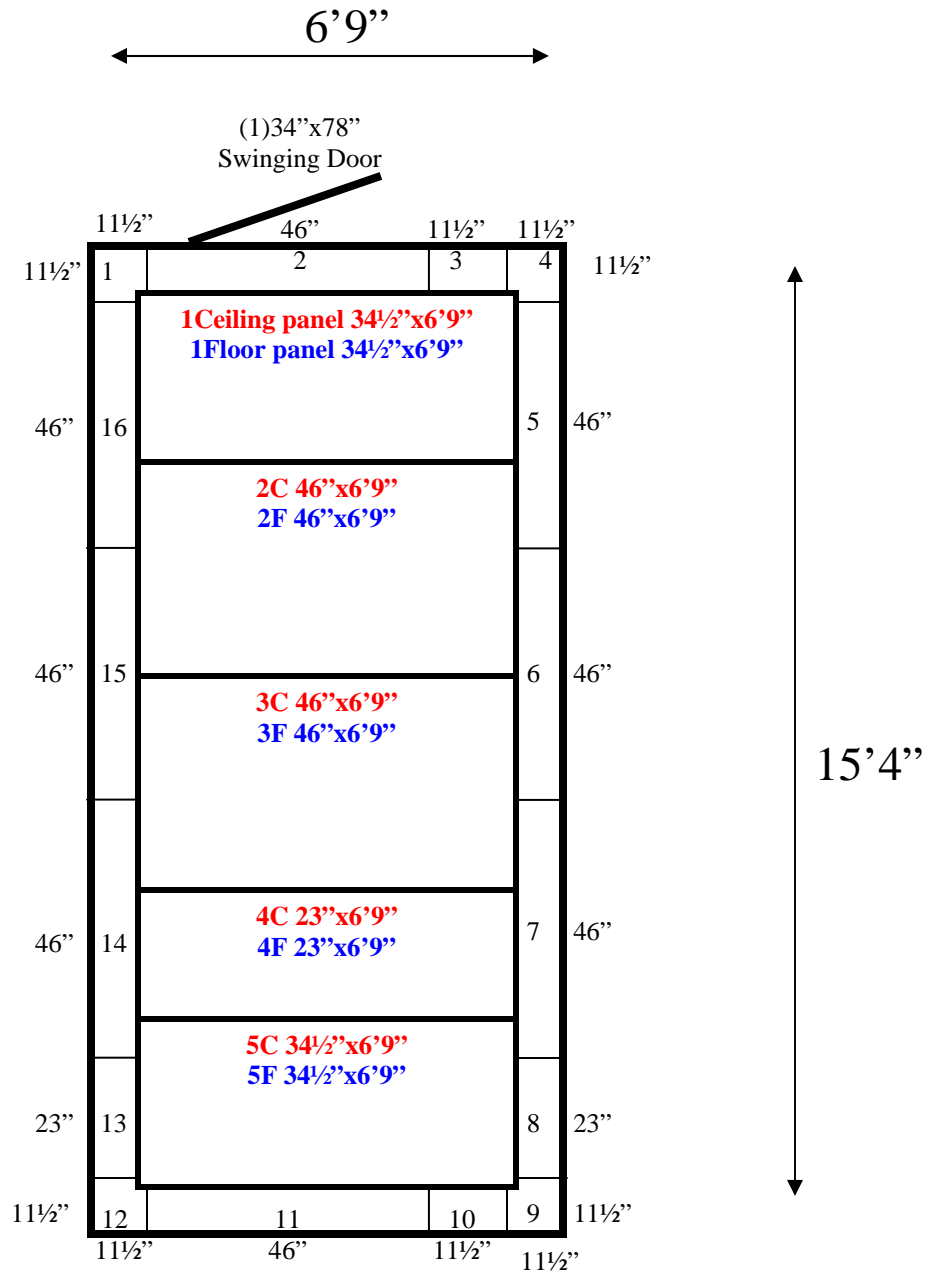

**6'9" x 15'4" x 8'6" H**  
**Walk-In Freezer with Floor**  
**Wall, Ceiling & Floor Panels Diagram**

09-Pink

**REFRIGERATION SUPERSTORE**

*World's Largest Inventory*

*New & Used Walk-In/ Drive-In Coolers/ Freezers/ Refrigeration Systems*

1423 Planeview Drive, Oshkosh, WI 54904 Tel (920) 231-1711 Fax (920) 231-1701 [www.barrinc.com](http://www.barrinc.com)

**6'9" x 15'4" x 8'6" H  
Walk-In Freezer with Floor**

09-Pink