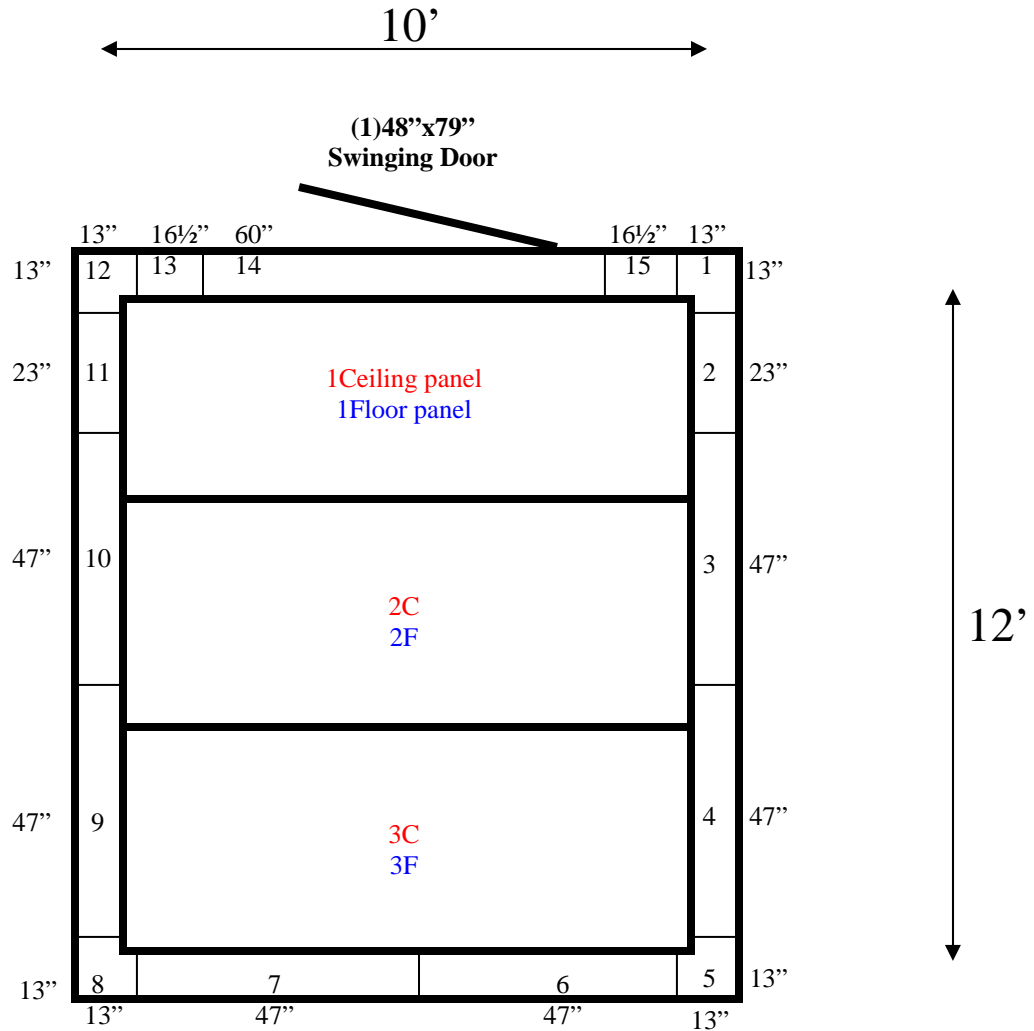

Interior ramp included.

Ceiling panels & Floor panels layout the same.

**10' x 12' x 8' H
Walk-In Freezer with Floor
Wall, Ceiling & Floor Panels Diagram**

60-09
Green

REFRIGERATION SUPERSTORE

World's Largest Inventory