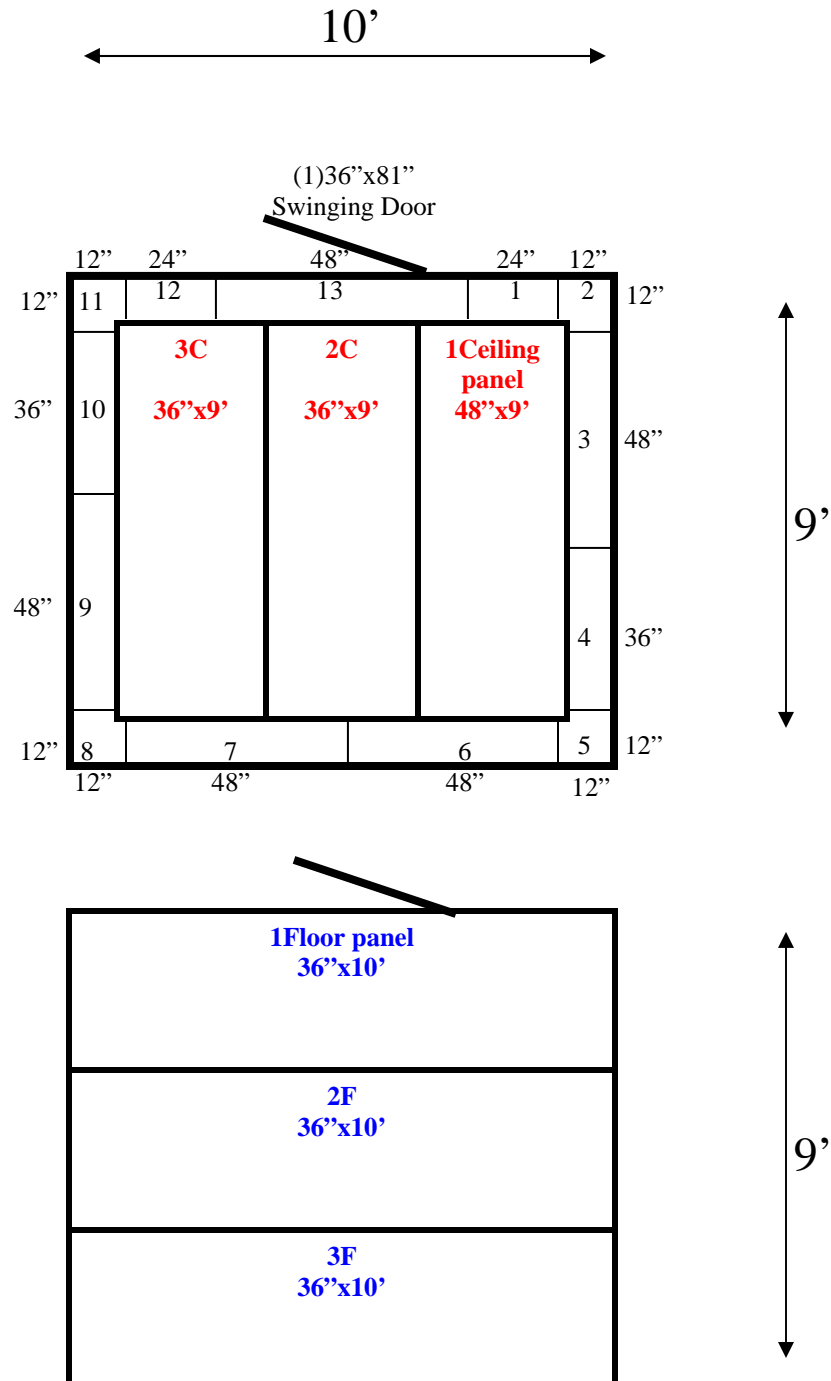

**9' x 10' x 8'8" H
Walk-In Freezer with Floor
Wall, Ceiling & Floor Panels Diagram**

62-09
Black

REFRIGERATION SUPERSTORE

World's Largest Inventory

New & Used Walk-In/ Drive-In Coolers/ Freezers/ Refrigeration Systems