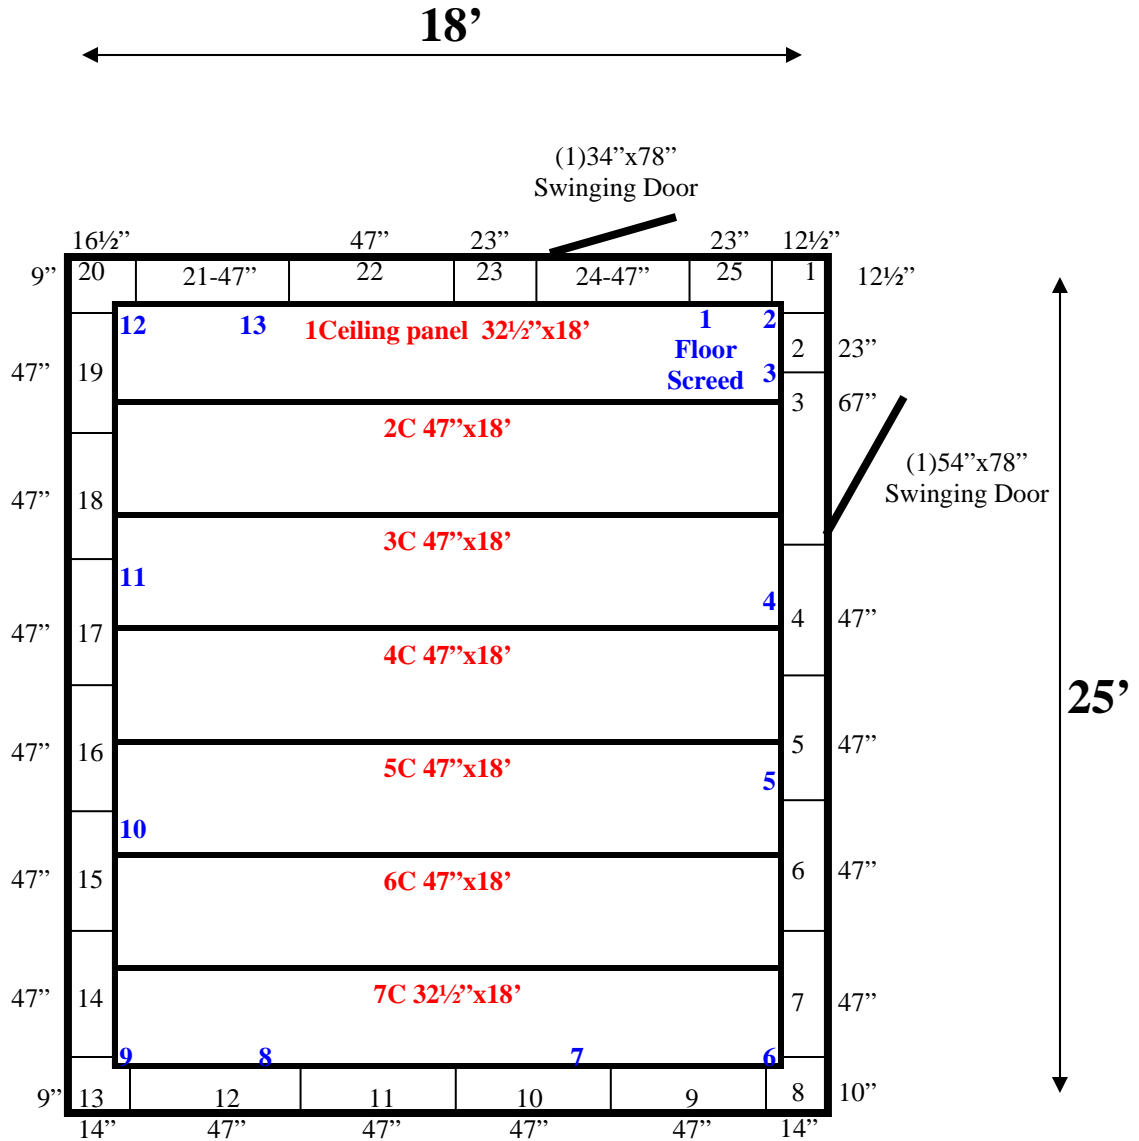

**18' x 25' x 8'6" H
Walk-In Cooler or Freezer
Wall & Ceiling Panels Diagram**

REFRIGERATION SUPERSTORE

World's Largest Inventory

New & Used Walk-In/ Drive-In Coolers/ Freezers/ Refrigeration Systems

1423 Planeview Drive, Oshkosh, WI 54904 Tel (920) 231-1711 Fax (920) 231-1701 www.barrinc.com

**18' x 25' x 8'6" H
Walk-In Cooler or Freezer**

09-Pink