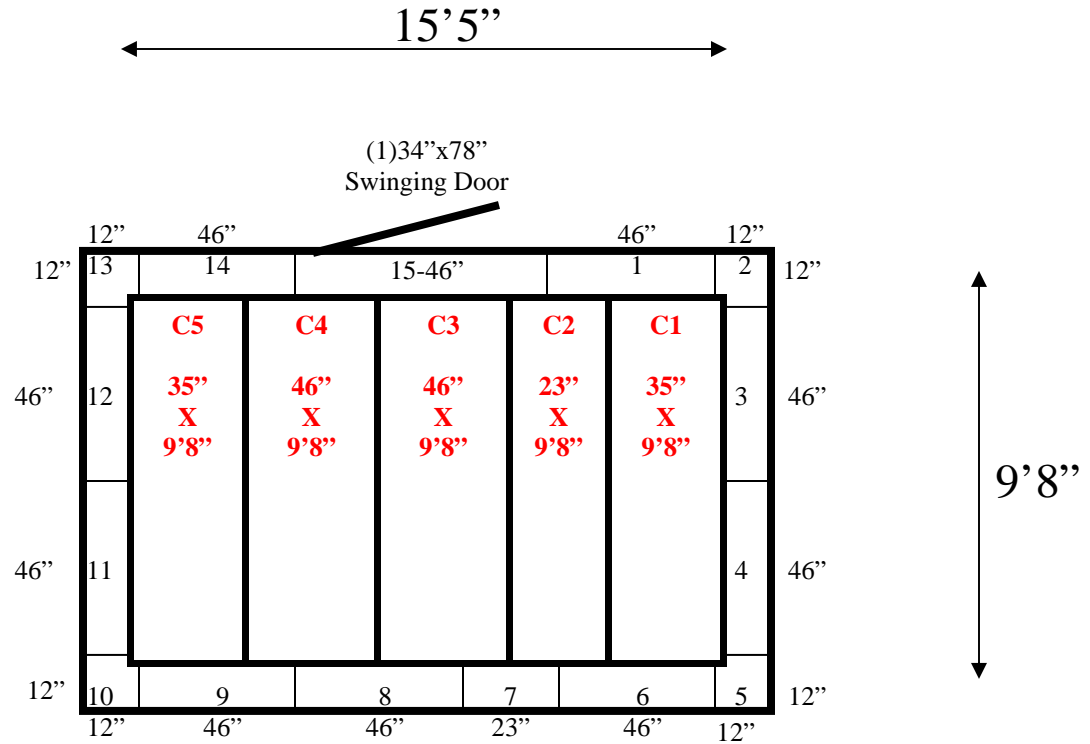

9'8" x 15'5" x 7'6" H
Walk-In Cooler or Freezer
Wall & Ceiling Panels Diagram

49-09
Black

REFRIGERATION SUPERSTORE

World's Largest Inventory

New & Used Walk-In/ Drive-In Coolers/ Freezers/ Refrigeration Systems

1423 Planeview Drive, Oshkosh, WI 54904 Tel (920) 231-1711 Fax (920) 231-1701 www.barrinc.com

**9'8" x 15'5" x 7'6" H
Walk-In Cooler or Freezer**

49-09
Black