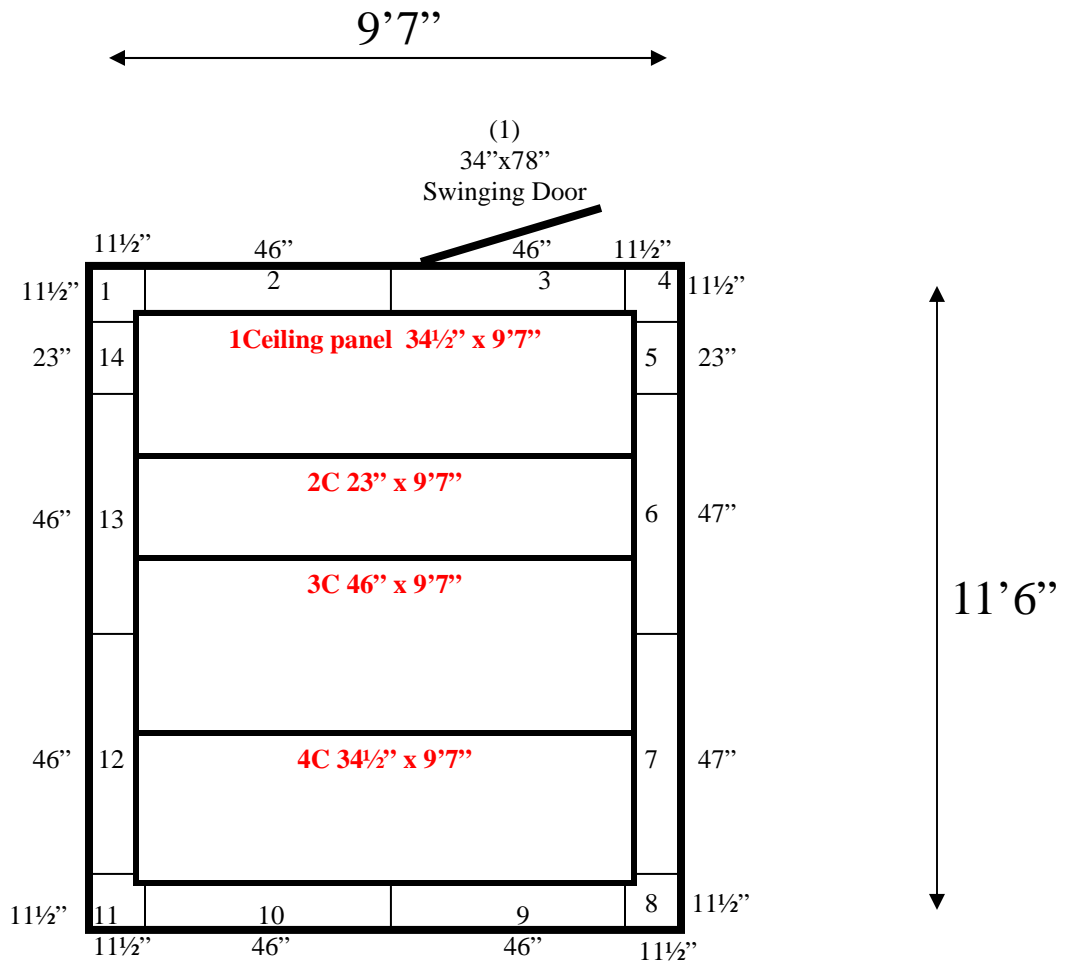

**9'7" x 11'6" x 8'2" H
Walk-In Cooler or Freezer
Wall & Ceiling Panels Diagram**

09
Dark Blue

REFRIGERATION SUPERSTORE

World's Largest Inventory

New & Used Walk-In/ Drive-In Coolers/ Freezers/ Refrigeration Systems

1423 Planeview Drive, Oshkosh, WI 54904 Tel (920) 231-1711 Fax (920) 231-1701 www.barrinc.com

**9'7" x 11'6" x 8'2" H
Walk-In Cooler or Freezer**

09
Dark Blue