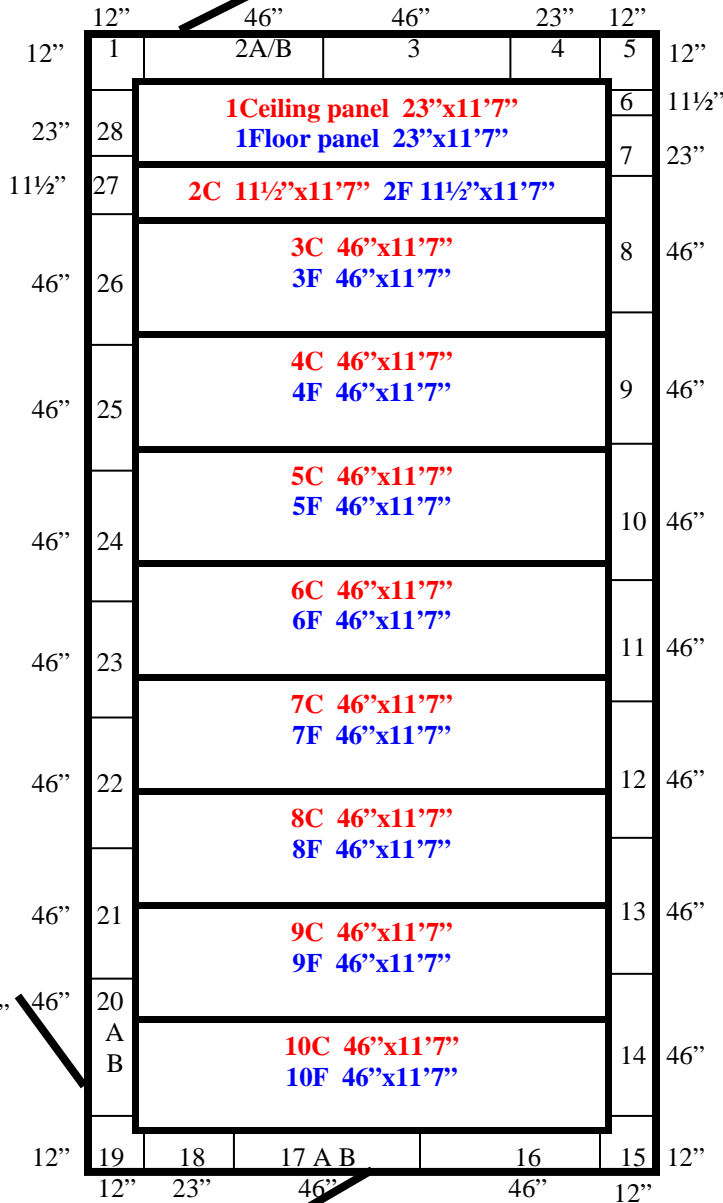

11'7"

(1)30"x30" Right Hung Cargo Door

31'9"

(1)31"x78" Swinging Door

(1)30"x30" Right Hung Cargo Door

Cargo door layout example.

Ceiling & Floor panels layout the same.

**11'7" x 31'9" x 9'6" H
Walk-In Freezer with Floor
Wall, Ceiling & Floor Panels Diagram**

**11'7" x 31'9" x 9'6" H
Walk-In Freezer with Floor**