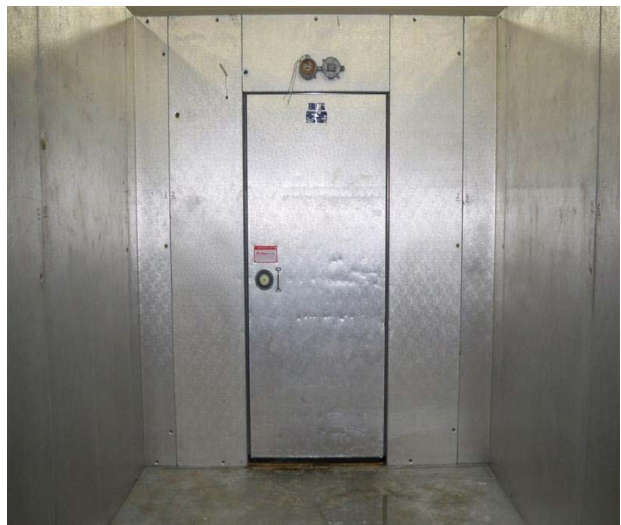

REFRIGERATION SUPERSTORE

World's Largest Inventory

New & Used Walk-In/ Drive-In Coolers/ Freezers/ Refrigeration Systems

1423 Planeview Drive, Oshkosh, WI 54904 Tel (920) 231-1711 Fax (920) 231-1701 www.barrinc.com

**7'9" x 14'5" x 8'8" H
Walk-In Freezer with Floor**

46-09
Green