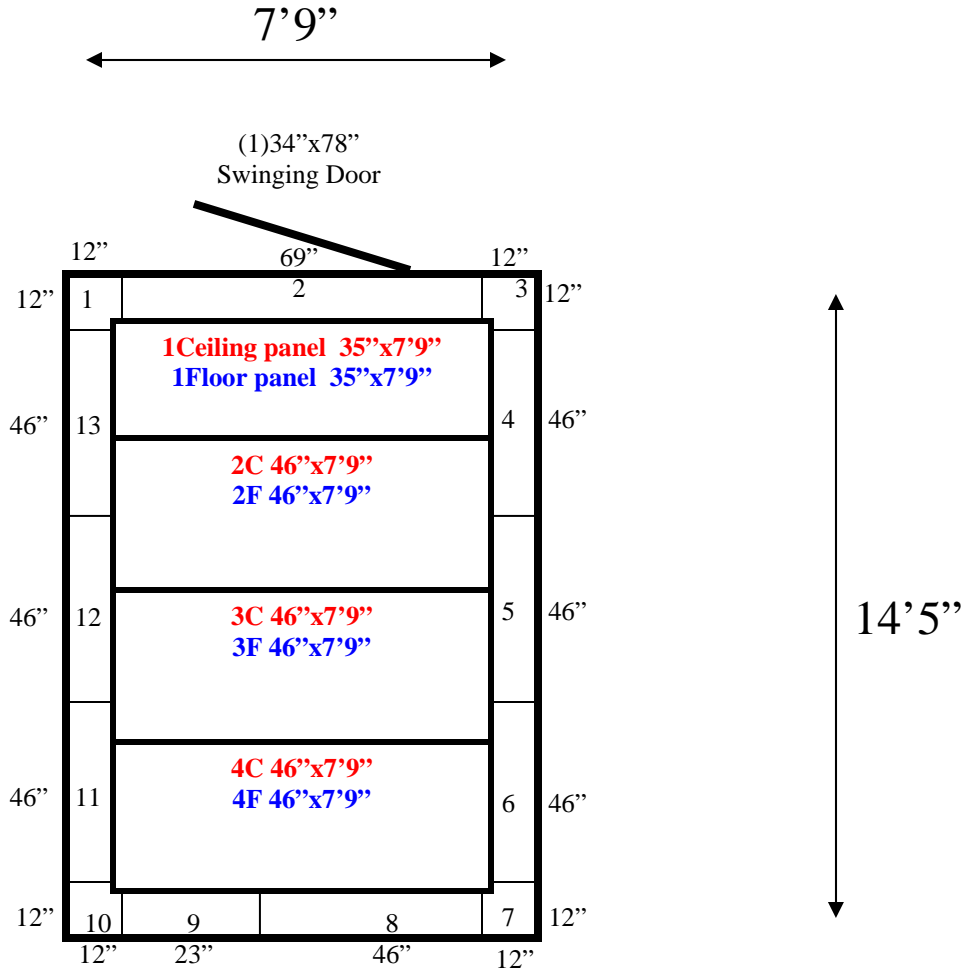

Ceiling & Floor panels layout the same.

**7'9" x 14'5" x 8'8" H
Walk-In Freezer With Floor
Wall, Ceiling & Floor Panels Diagram**

46-09
Green

REFRIGERATION SUPERSTORE

World's Largest Inventory

New & Used Walk-In/ Drive-In Coolers/ Freezers/ Refrigeration Systems