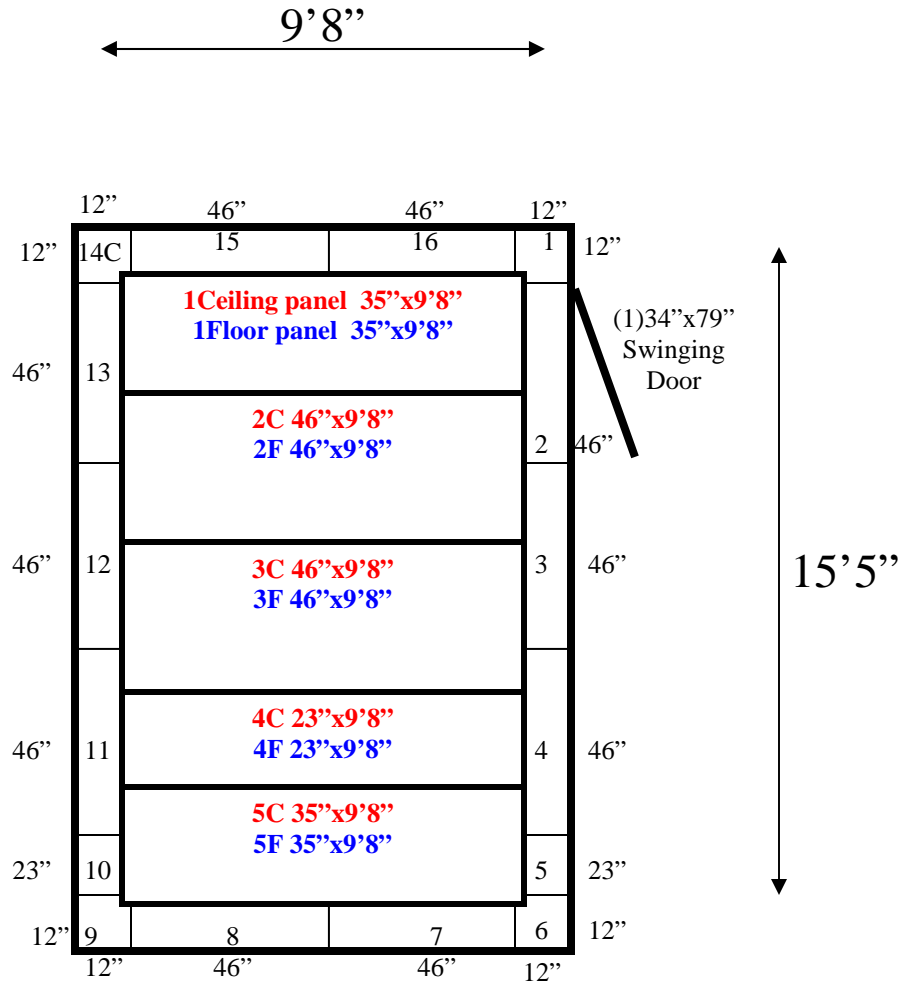

Floor and Ceiling panels layout the same.

**9'8" x 15'5" x 8'8" H**  
**Walk-In Freezer with Floor**  
**Wall, Ceiling & Floor Panels Diagram**

46-09  
Black/Lt Blue

**REFRIGERATION SUPERSTORE**

*World's Largest Inventory*