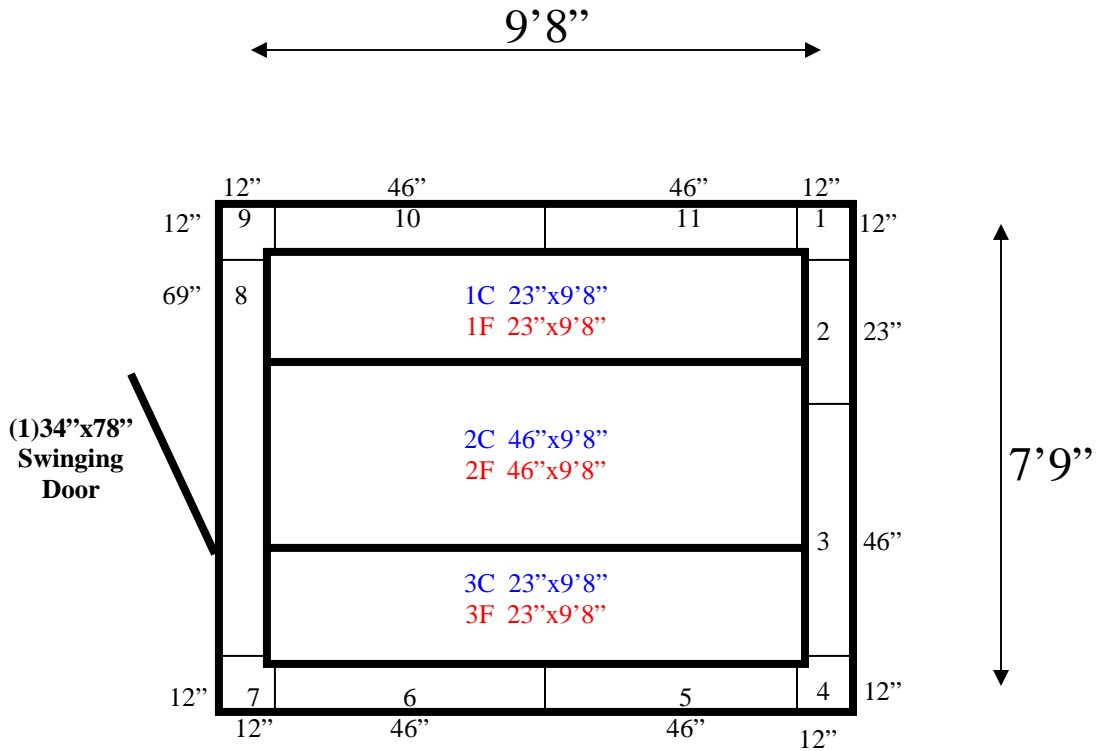

Ceiling & Floor panels layout the same.

**7'9" x 9'8" x 8'6" H**  
**Walk-In Freezer with Floor**  
**Wall, Ceiling & Floor Panels Diagram**

57-09  
Black

**REFRIGERATION SUPERSTORE**

*World's Largest Inventory*