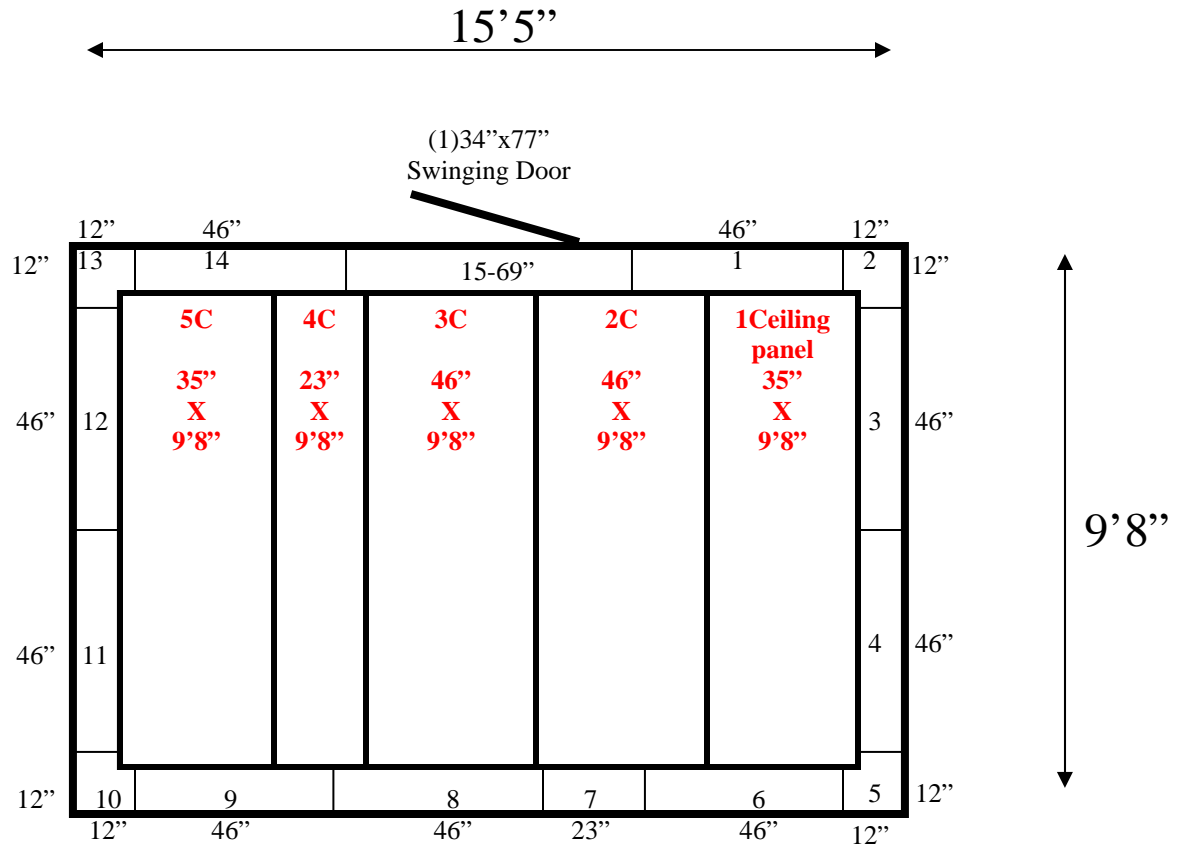

**9'8" x 15'5" x 7'6" H  
Walk-In Cooler or Freezer  
Wall & Ceiling Panels Diagram**

49-09  
Red

**REFRIGERATION SUPERSTORE**

*World's Largest Inventory*

*New & Used Walk-In/ Drive-In Coolers/ Freezers/ Refrigeration Systems*

1423 Planeview Drive, Oshkosh, WI 54904 Tel (920) 231-1711 Fax (920) 231-1701 [www.barrinc.com](http://www.barrinc.com)

**9'8" x 15'5" x 7'6" H  
Walk-In Cooler or Freezer**

49-09  
Red