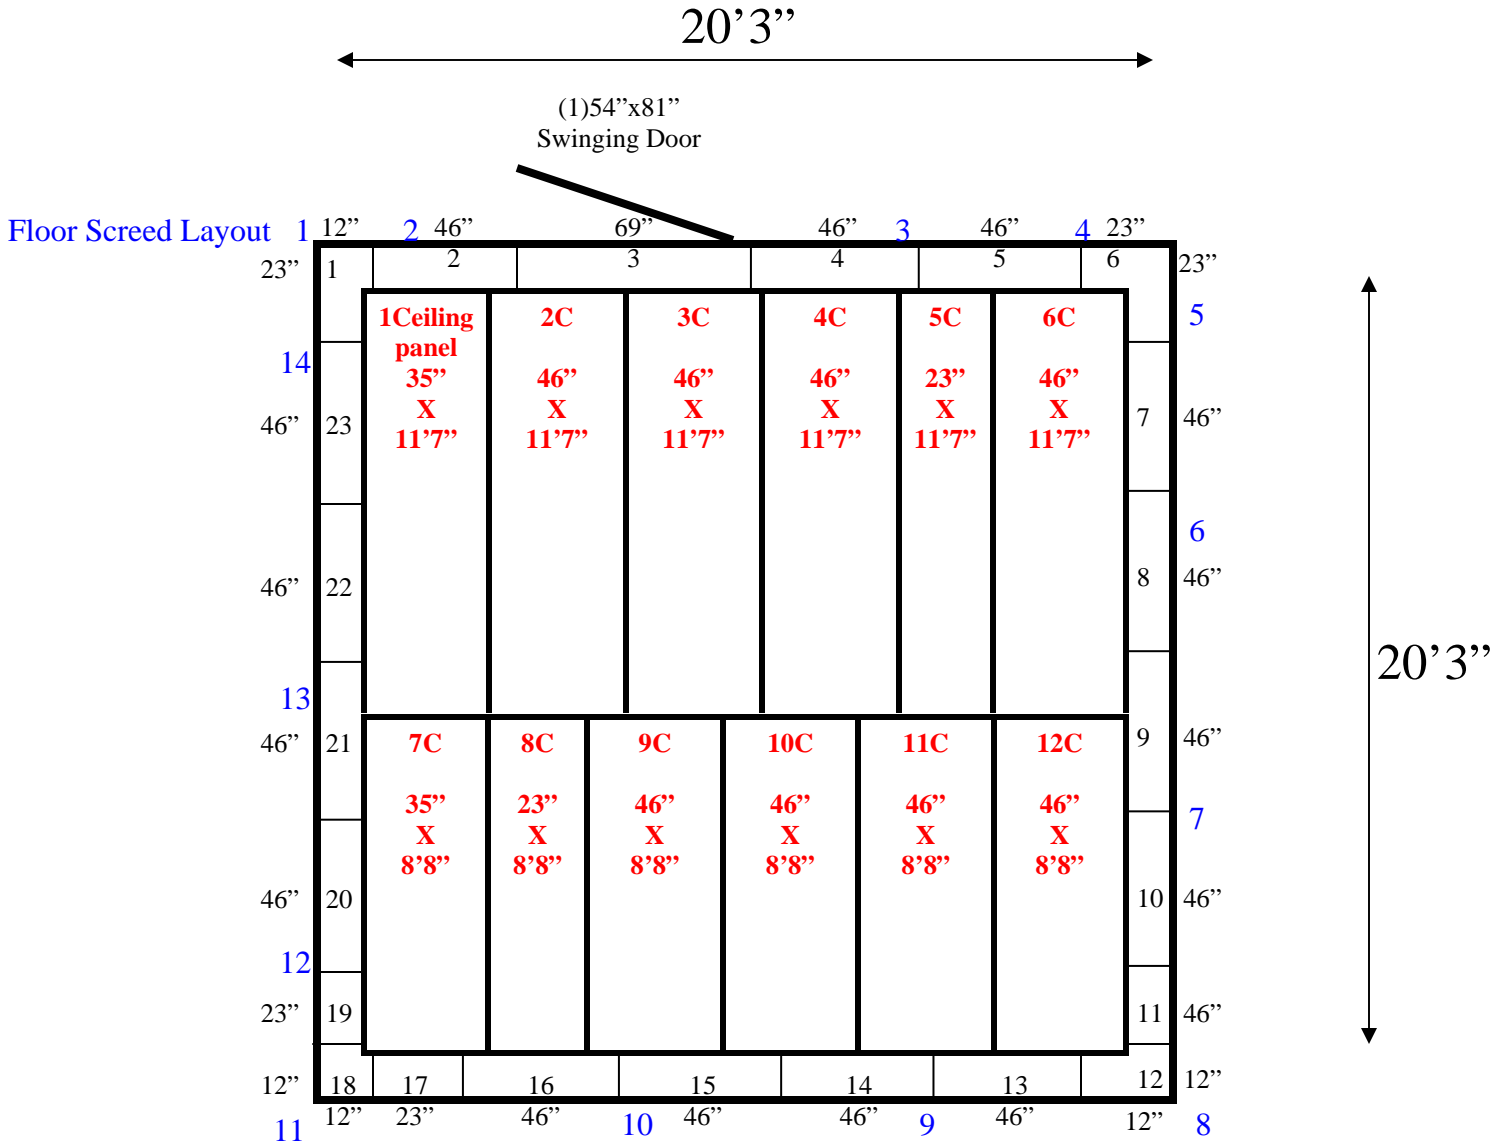

20'3" x 20'3" x 8'5" H
Walk-In Cooler or Freezer
Wall & Ceiling Panels Diagram

46-09
Black

REFRIGERATION SUPERSTORE

World's Largest Inventory

New & Used Walk-In/ Drive-In Coolers/ Freezers/ Refrigeration Systems