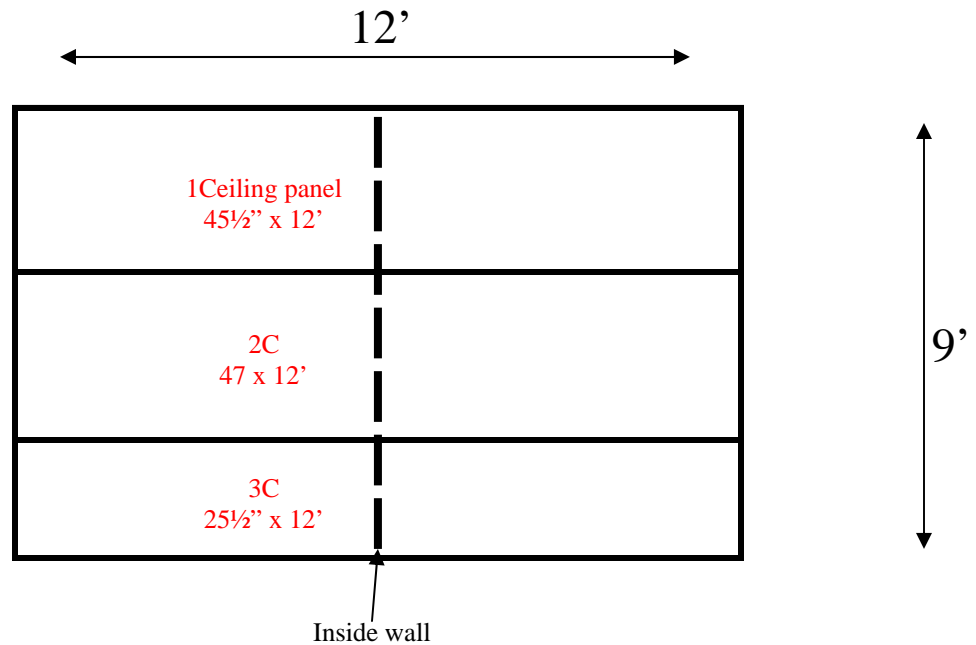

**9' x 12' x 8'4" H
Walk-In Combination Cooler / Freezer
Wall & Ceiling Panels Diagram**

Orange

REFRIGERATION SUPERSTORE

World's Largest Inventory

New & Used Walk-In/ Drive-In Coolers/ Freezers/ Refrigeration Systems