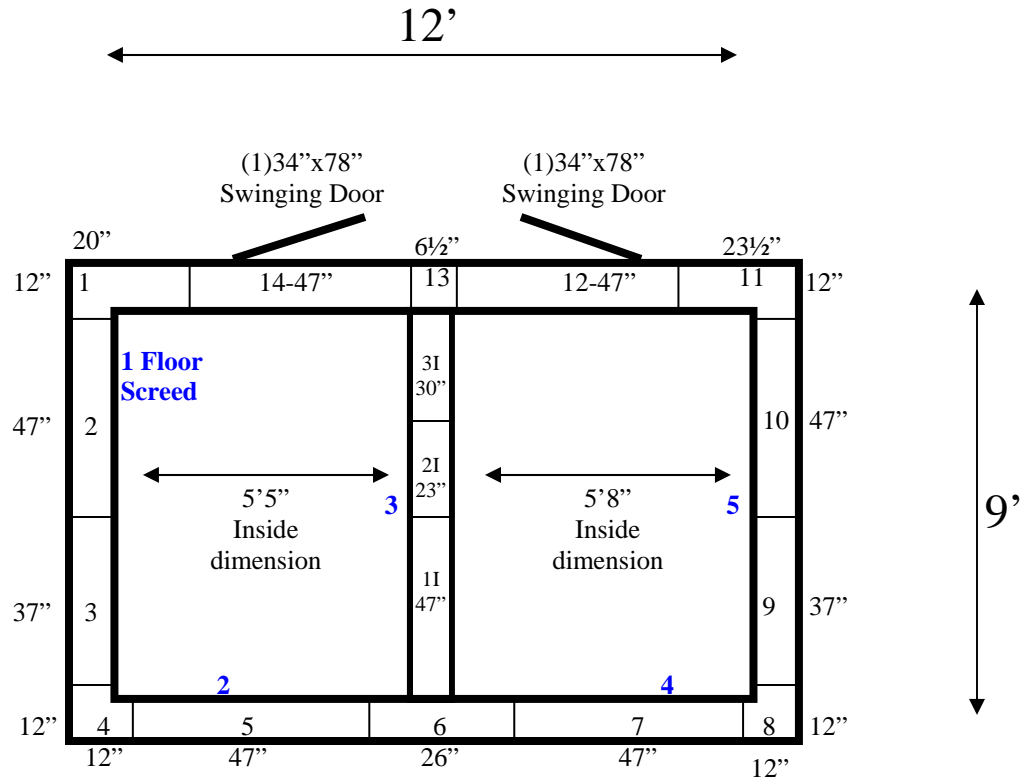

**9' x 12' x 8'4" H
Walk-In Combination Cooler / Freezer
Wall & Ceiling Panels Diagram**

Orange

REFRIGERATION SUPERSTORE

World's Largest Inventory

New & Used Walk-In/ Drive-In Coolers/ Freezers/ Refrigeration Systems