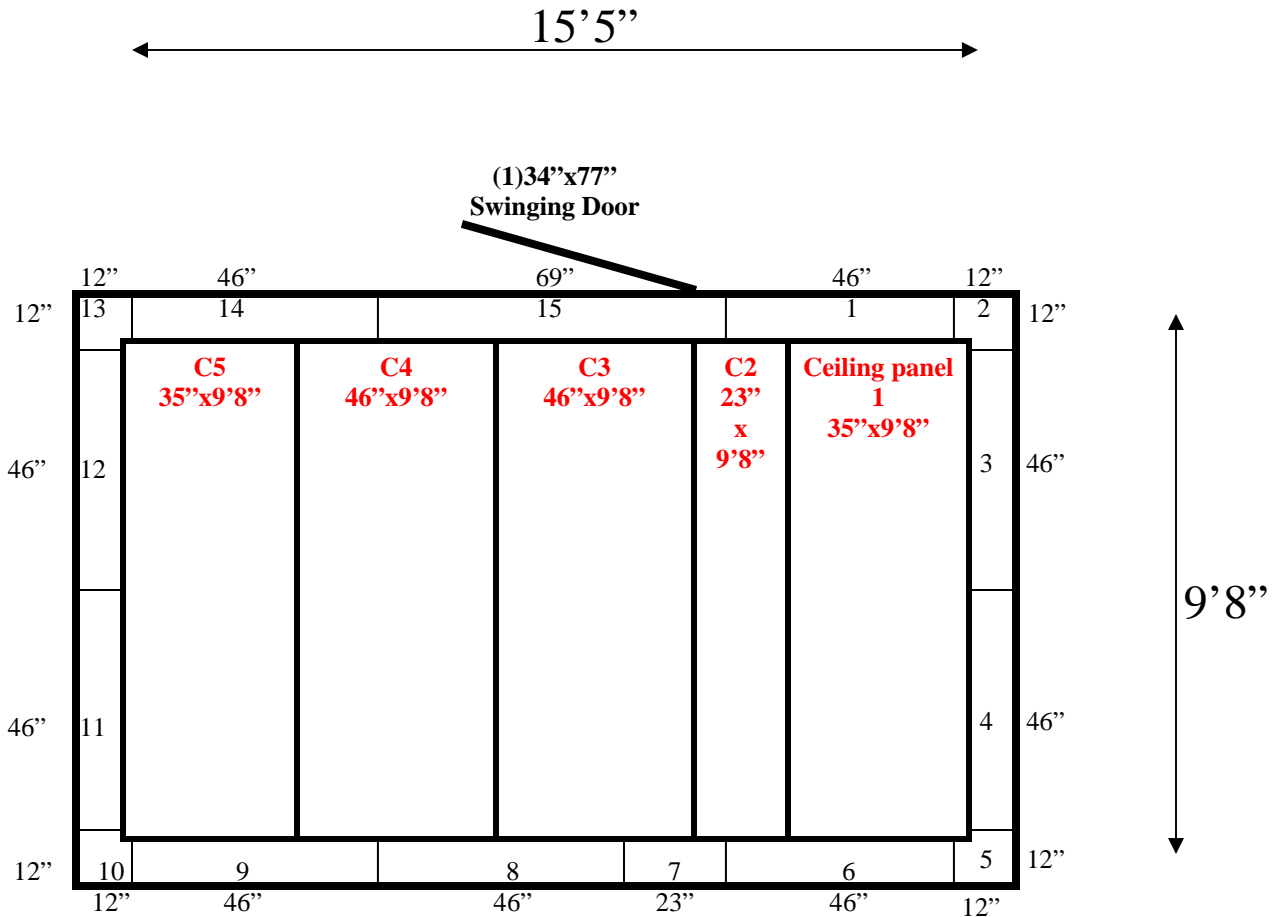

**9'8" x 15'5" x 7'6" H**  
**Walk-In Cooler or Freezer**  
**Wall & Ceiling Panels Diagram**

49-09  
Lt Blue

**REFRIGERATION SUPERSTORE**

*World's Largest Inventory*

*New & Used Walk-In/ Drive-In Coolers/ Freezers/ Refrigeration Systems*

1423 Planeview Drive, Oshkosh, WI 54904 Tel (920) 231-1711 Fax (920) 231-1701 [www.barrinc.com](http://www.barrinc.com)

**9'8" x 15'5" x 7'6" H  
Walk-In Cooler or Freezer**

49-09  
Lt Blue