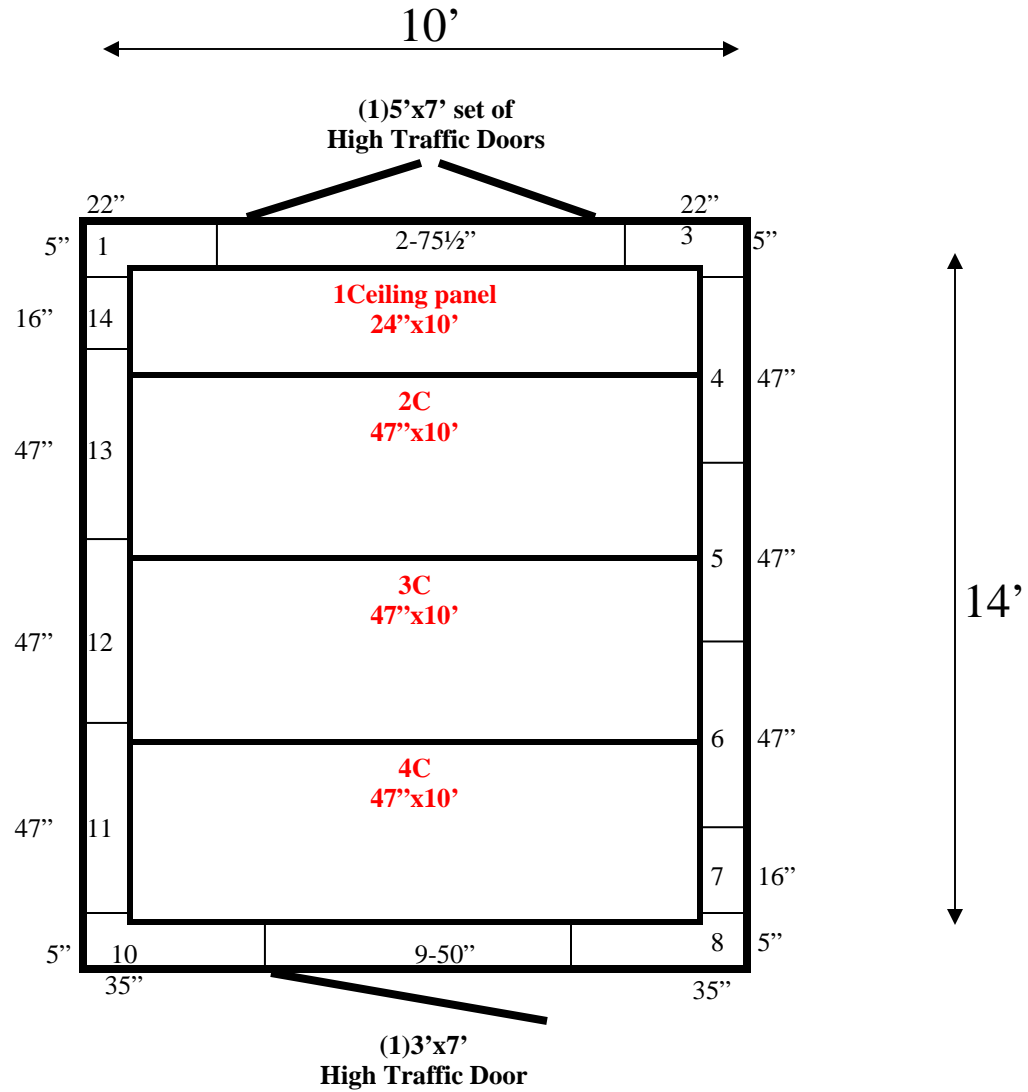

**10' x 14' x 9'11" H
Walk-In Cooler or Freezer
Wall & Ceiling Panels Diagram**

50-09
Black

REFRIGERATION SUPERSTORE

World's Largest Inventory

New & Used Walk-In/ Drive-In Coolers/ Freezers/ Refrigeration Systems