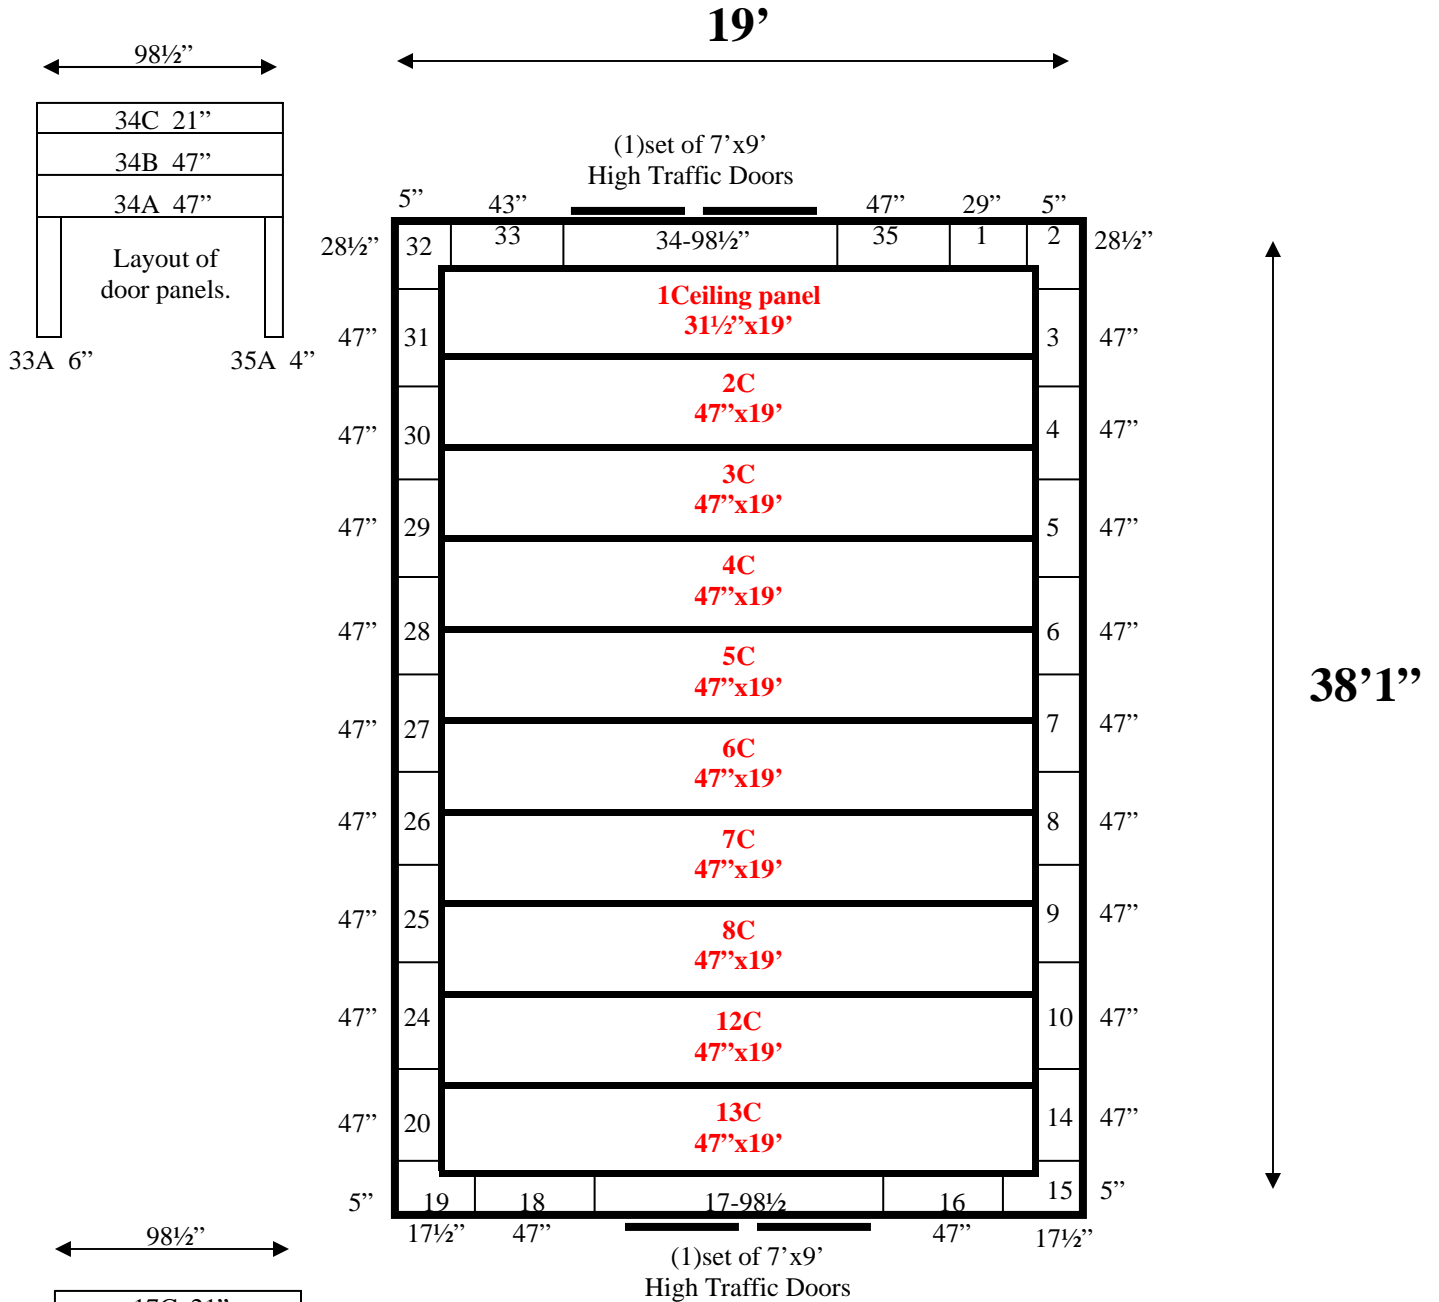

**19' x 38'1" x 19' H**  
**Drive-In Cooler or Drive-In Freezer**  
**Wall & Ceiling Panels Diagram**

52-09  
Pink

**REFRIGERATION SUPERSTORE**

*World's Largest Inventory*

*New & Used Walk-In/ Drive-In Coolers/ Freezers/ Refrigeration Systems*

1423 Planeview Drive, Oshkosh, WI 54904 Tel (920) 231-1711 Fax (920) 231-1701 [www.barrinc.com](http://www.barrinc.com)

**19' x 38'1" x 19' H  
Drive-In Cooler or Freezer**

52-09  
Pink